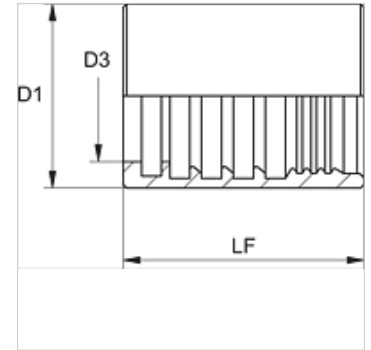

PHY 700 VA

Montură de sertizat, NY 700

HANSA FLEX

Caracteristici

Tip montură Montură fără exfoliere

Material oțel inoxidabil

Articol

Denumire	DN*	Dimensiune	Țol	D1 (mm)	D3 (mm)	LF (mm)
PHY 706 VA	6	4	1/4"	18,0	10,5	34,5
PHY 708 VA	8	5	5/16"	19,0	12,0	34,5
PHY 710 VA	10	6	3/8"	22,0	14,0	35,0
PHY 713 VA	12	8	1/2"	25,0	17,2	37,0
PHY 716 VA	16	10	5/8"	30,0	20,5	40,0
PHY 720 VA	19	12	3/4"	33,0	24,3	45,0
PHY 725 VA	25	16	1"	40,0	30,5	50,0

DN = diametru nominal

Variante produs

PHY 700 N Montură de sertizat, NY 700, Oțel