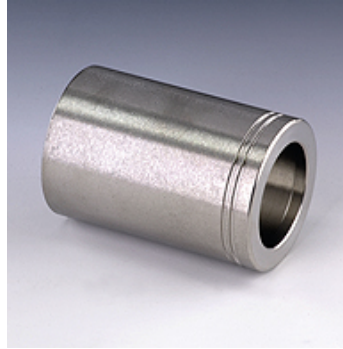

# PHY 700 VA

Montură de sertizat, NY 700

**HANSA FLEX**

## Caracteristici

**Tip montură** Montură fără exfoliere

**Material** oțel inoxidabil

## Articol

Denumire	DN*	Dimensiune	Țol	D1 (mm)	D3 (mm)	LF (mm)
PHY 706 VA	6	4	1/4"	18,0	10,5	34,5
PHY 708 VA	8	5	5/16"	19,0	12,0	34,5
PHY 710 VA	10	6	3/8"	22,0	14,0	35,0
PHY 713 VA	12	8	1/2"	25,0	17,2	37,0
PHY 716 VA	16	10	5/8"	30,0	20,5	40,0
PHY 720 VA	19	12	3/4"	33,0	24,3	45,0
PHY 725 VA	25	16	1"	40,0	30,5	50,0

## Variante produs

PHY 700 N Montură de sertizat, NY 700, Oțel