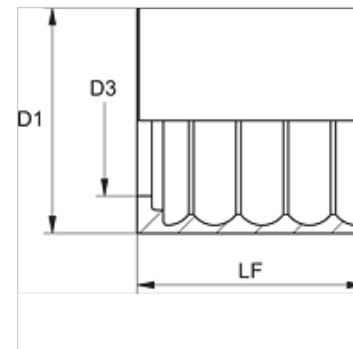

## Articol

Denumire	DN*	Dimensiune	Țol	D1 (mm)	D3 (mm)	LF (mm)
PSG 150 RI	51	32	2"	73,0	57,2	70,0
PSG 160 RI	60	38	2.1/2"	85,0	69,5	80,0
PSG 176 RI	76	48	3"	105,0	84,0	80,0
PSG 190 RI	90	56	3.1/2"	-	-	-

DN = diametru nominal