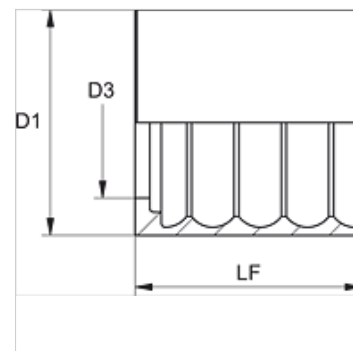

## Articol

Denumire	DN*	Dimensiune	Țol	D1 (mm)	D3 (mm)	LF (mm)
PSG 150 RI	51	32	2"	73,0	57,2	70,0
PSG 160 RI	60	38	2.1/2"	85,0	69,5	80,0
PSG 176 RI	76	48	3"	105,0	84,0	80,0
PSG 190 RI	90	56	3.1/2"	-	-	-

DN = diametru nominal