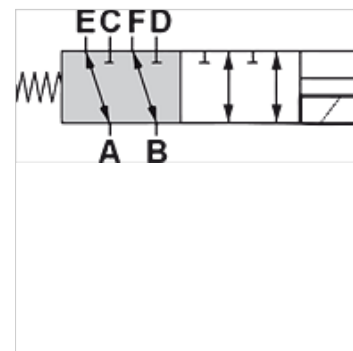

HK DFE 6

Supapă electromagnetă cu 6 căi și 2 poziții montare conducte

HANSA FLEX

Caracteristici

Execuție	Cu operare manuală de urgență Garnituri NBR
Set de livrare	cu bobină, fără conector
Presiune de lucru	max. 315 bari cu racord preaplin ulei / max. 200 bari fără racord preaplin ulei

Descriere

Aceste supape cu căi (separatoare supape) servesc la alimentarea a două circuite hidraulice, la alegere. Bobină magnetică IP66

Indicații referitoare comandă

Se pot livra la cerere variante pentru alte tensiuni de comandă

Articol

Denumire	Q max. (L/min)	Tensiune de comandă	A (mm)	Racord A - F	Racord ulei de scurgere	B (mm)	C (mm)	D (mm)	Execuție	Greutate (kg)
HK DFE 052 6AW 12DC	60	12 VDC	181,0	G 3/8"	-	76,0	80,0	55,0	fără racord scurgere ulei	1,9
HK DFE 052 6AW 24DC	60	12 V c.c.	181,0	G 3/8"	-	76,0	80,0	55,0	fără racord scurgere ulei	1,9
HK DFE 052 6AY 12DC	60	12 VDC	181,0	G 3/8"	G 1/4"	76,0	80,0	55,0	cu racord lateral scurgere ulei	1,9
HK DFE 052 6AY 24DC	60	12 V c.c.	181,0	G 3/8"	G 1/4"	76,0	80,0	55,0	cu racord lateral scurgere ulei	1,9
HK DFE 100 6AW 12DC	90	12 VDC	241,0	G 1/2"	-	89,0	121,0	62,0	fără racord scurgere ulei	3,7
HK DFE 100 6AW 24DC	90	12 V c.c.	241,0	G 1/2"	-	89,0	121,0	62,0	fără racord scurgere ulei	3,7
HK DFE 100 6AY 12DC	90	12 VDC	241,0	G 1/2"	G 1/4"	89,0	121,0	62,0	cu racord lateral scurgere ulei	3,7
HK DFE 100 6AY 24DC	90	12 V c.c.	241,0	G 1/2"	G 1/4"	89,0	121,0	62,0	cu racord lateral scurgere ulei	3,7
HK DFE 200 6AW 12DC	140	12 VDC	262,0	G 3/4"	-	105,0	107,0	75,0	fără racord scurgere ulei	5,3
HK DFE 200 6AW 24DC	140	12 V c.c.	262,0	G 3/4"	-	105,0	107,0	75,0	fără racord scurgere ulei	5,3
HK DFE 200 6AY 12DC	140	12 VDC	262,0	G 3/4"	G 1/4"	105,0	107,0	75,0	cu racord lateral scurgere ulei	5,3
HK DFE 200 6AY 24DC	140	12 V c.c.	262,0	G 3/4"	G 1/4"	105,0	107,0	75,0	cu racord lateral scurgere ulei	5,3