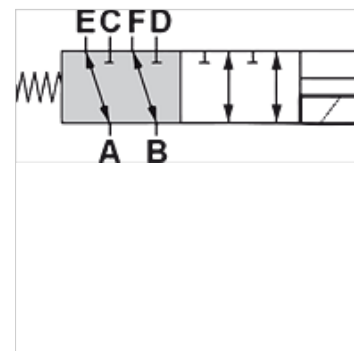

HK DFE 6

Supapă electromagnetă cu 6 căi și 2 poziții montare conducte

HANSA FLEX

Caracteristici

Execuție	Cu operare manuală de urgență Garnituri NBR
Set de livrare	cu bobină, fără conector
Presiune de lucru	max. 315 bari cu racord preaplin ulei / max. 200 bari fără racord preaplin ulei

Descriere

Aceste supape cu căi (separatoare supape) servesc la alimentarea a două circuite hidraulice, la alegere.
Bobină magnetică IP66

Indicații referitoare comandă

Se pot livra la cerere variante pentru alte tensiuni de comandă

Articol

Denumire	Q max. (L/min)	Tensiune de comandă	A (mm)	Racord A - F	Racord ulei de scurgere	B (mm)	C (mm)	D (mm)	Execuție	Greutate (kg)
HK DFE 052 6AW 12DC	60	12 VDC	181,0	G 3/8"	-	76,0	80,0	55,0	fără racord scurgere ulei	1,9
HK DFE 052 6AW 24DC	60	12 V c.c.	181,0	G 3/8"	-	76,0	80,0	55,0	fără racord scurgere ulei	1,9
HK DFE 052 6AY 12DC	60	12 VDC	181,0	G 3/8"	G 1/4"	76,0	80,0	55,0	cu racord lateral scurgere ulei	1,9
HK DFE 052 6AY 24DC	60	12 V c.c.	181,0	G 3/8"	G 1/4"	76,0	80,0	55,0	cu racord lateral scurgere ulei	1,9
HK DFE 100 6AW 12DC	90	12 VDC	241,0	G 1/2"	-	89,0	121,0	62,0	fără racord scurgere ulei	3,7
HK DFE 100 6AW 24DC	90	12 V c.c.	241,0	G 1/2"	-	89,0	121,0	62,0	fără racord scurgere ulei	3,7
HK DFE 100 6AY 12DC	90	12 VDC	241,0	G 1/2"	G 1/4"	89,0	121,0	62,0	cu racord lateral scurgere ulei	3,7
HK DFE 100 6AY 24DC	90	12 V c.c.	241,0	G 1/2"	G 1/4"	89,0	121,0	62,0	cu racord lateral scurgere ulei	3,7
HK DFE 200 6AW 12DC	140	12 VDC	262,0	G 3/4"	-	105,0	107,0	75,0	fără racord scurgere ulei	5,3
HK DFE 200 6AW 24DC	140	12 V c.c.	262,0	G 3/4"	-	105,0	107,0	75,0	fără racord scurgere ulei	5,3
HK DFE 200 6AY 12DC	140	12 VDC	262,0	G 3/4"	G 1/4"	105,0	107,0	75,0	cu racord lateral scurgere ulei	5,3
HK DFE 200 6AY 24DC	140	12 V c.c.	262,0	G 3/4"	G 1/4"	105,0	107,0	75,0	cu racord lateral scurgere ulei	5,3