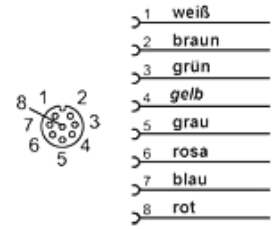

HK PAN M

Conector M12 cu 8 poli cu cablu

Caracteristici

Tip constructiv Cable connector for sensors with M12 port

Material TPU
Alamă

Set de livrare with cable 5.0m

HK PAN M Anschlussbelegung

Articol

Denumire	Tip	Greutate (kg)
HK PAN M12 8POL 5.0 G	Linear plug	1,0
HK PAN M12 8POL 5.0 W	Angled plug 90°	1,0