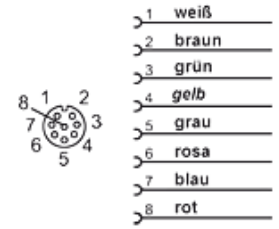

HK PAN M

Conector M12 cu 8 poli cu cablu

Caracteristici

Tip constructiv Cable connector for sensors with M12 port

Material TPU
Alamă

Set de livrare with cable 5.0m

HK PAN M Anschlussbelegung

Articol

Denumire	Tip	Greutate (kg)
HK PAN M12 8POL 5.0 G	Linear plug	1,0
HK PAN M12 8POL 5.0 W	Angled plug 90°	1,0