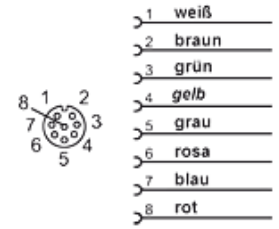

HK PAN M

Conector M12 cu 8 poli cu cablu

HANSA FLEX

Caracteristici

Tip constructiv Cable connector for sensors with M12 port

Material TPU
Alamă

Set de livrare with cable 5.0m

HK PAN M Anschlussbelegung

Articol

Denumire	Tip	Greutate (kg)
HK PAN M12 8POL 5.0 G	Linear plug	1,0
HK PAN M12 8POL 5.0 W	Angled plug 90°	1,0