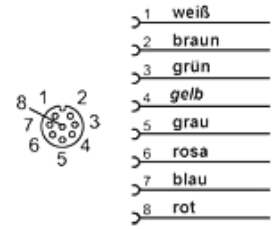

HK PAN M

Conector M12 cu 8 poli cu cablu

HANSA FLEX

Caracteristici

Tip constructiv Cable connector for sensors with M12 port

Material TPU
Alamă

Set de livrare with cable 5.0m

HK PAN M Anschlussbelegung

Articol

Denumire	Tip	Greutate (kg)
HK PAN M12 8POL 5.0 G	Linear plug	1,0
HK PAN M12 8POL 5.0 W	Angled plug 90°	1,0