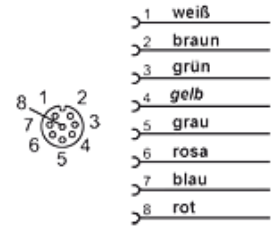

## Caracteristici

**Tip constructiv** Cable connector for sensors with M12 port

**Material** TPU  
Alamă

**Set de livrare** with cable 5.0m

## HK PAN M Anschlussbelegung