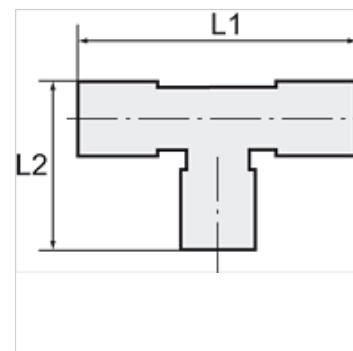

K-WASSERABSCHIEDER 22

Water trap tee for 22 mm pipe

HANSA FLEX

Caracteristici

Material Material plastic

Indicație

Alte date sunt disponibile la cerere.

Descriere

Prevents penetration of water into the stub

Informații suplimentare

A detailed brochure containing installation instructions and information about pipe sizing is available for this product range

Articol

Denumire	pentru Ø exterior țevă	L1 (mm)	L2 (mm)
K- 07 10 08 63	22 mm	98,0	48,0