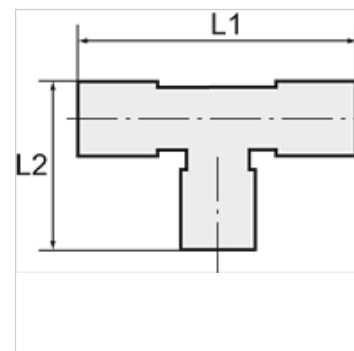

K-WASSERABSCHIEDER 22

Water trap tee for 22 mm pipe

HANSA FLEX

Caracteristici

Material Material plastic

Indicație

Alte date sunt disponibile la cerere.

Descriere

Prevents penetration of water into the stub

Informații suplimentare

A detailed brochure containing installation instructions and information about pipe sizing is available for this product range

Articol

Denumire	pentru Ø exterior țevă	L1 (mm)	L2 (mm)
K- 07 10 08 63	22 mm	98,0	48,0