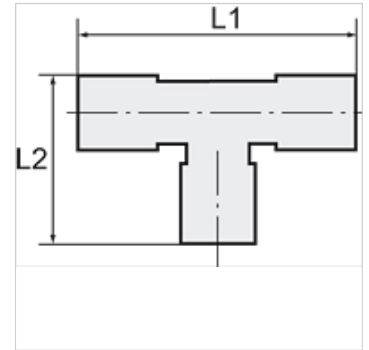

K-WASSERABSCHIEDER 22

Water trap tee for 22 mm pipe

HANSA FLEX

Caracteristici

Material Material plastic

Indicație

Alte date sunt disponibile la cerere.

Descriere

Prevents penetration of water into the stub

Informații suplimentare

A detailed brochure containing installation instructions and information about pipe sizing is available for this product range

Articol

Denumire	pentru Ø exterior țevă	L1 (mm)	L2 (mm)
K- 07 10 08 63	22 mm	98,0	48,0