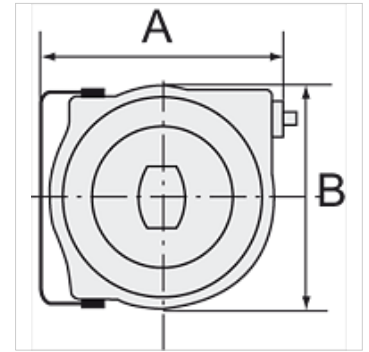

K-SCHL-AUFROLLER LU WA L

Hose reels for compressed air and water, lightweight type

HANSA FLEX

Caracteristici

Material furtun	PVC
Presiune de lucru	max. 12 bar (K-07100622); max. 20 bar (K-07100623)
Temperatura de lucru	max. +60 °C
Ștuț de intrare	G 1/4
Unghi de pivotare	180°

Indicație

Alte date sunt disponibile la cerere.

Descriere

High-quality, impact-resistant polypropylene housing. An automatic latching mechanism allows the hose to be engaged at any length. Enclosed spring. Precise locking device for continuous feeding or stop function. Reel guide prevents excessive wear on the hose.

Articol

Denumire	Dimensiune furtun	A (mm)	B (mm)	Lungime furtun (m)
K- 07 10 06 22	12 mm x 8 mm	340,0	311,0	8
K- 07 10 06 23	12 mm x 6 mm	445,0	400,0	15