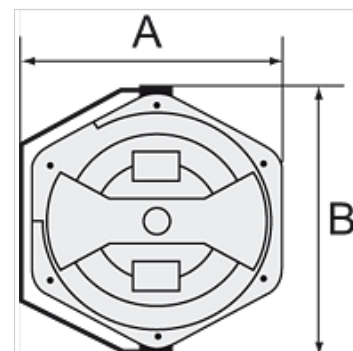

K-SCHL-AUFROLLER WASSER

Hose reels for water

HANSA FLEX

Caracteristici

Material furtun	Braided PVC
Presiune de lucru	Max. 9 bar
Temperatura de lucru	+5 °C to +60 °C
Unghi de pivotare	300°

Indicație

Alte date sunt disponibile la cerere.

Descriere

For easy mounting on the wall or ceiling. Closed, rugged, impact-resistant housing made of POM, supply/outlet R 1/4 male thread and lightweight, hard-wearing, braided PVC hose. Incl. 2 m feeder hose.

Articol

Denumire	Dimensiune furtun	A (mm)	B (mm)	Lungime furtun (m)
K- 07 10 06 17	13 mm x 9,5 mm	394,5	436,0	14