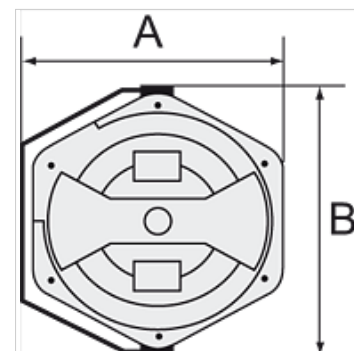

K-SCHL-AUFROLLER WASSER

Hose reels for water

HANSA FLEX

Caracteristici

Material furtun	Braided PVC
Presiune de lucru	Max. 9 bar
Temperatura de lucru	+5 °C to +60 °C
Unghi de pivotare	300°

Indicație

Alte date sunt disponibile la cerere.

Descriere

For easy mounting on the wall or ceiling. Closed, rugged, impact-resistant housing made of POM, supply/outlet R 1/4 male thread and lightweight, hard-wearing, braided PVC hose. Incl. 2 m feeder hose.

Articol

Denumire	Dimensiune furtun	A (mm)	B (mm)	Lungime furtun (m)
K- 07 10 06 17	13 mm x 9,5 mm	394,5	436,0	14