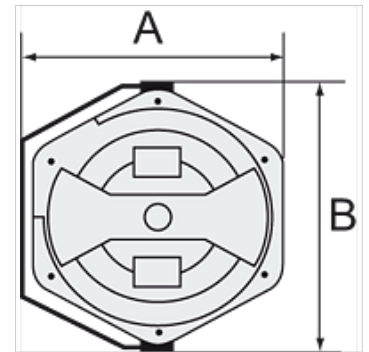

K-SCHL-AUFROLLER WASSER

Hose reels for water

HANSA FLEX

Caracteristici

Material furtun	Braided PVC
Presiune de lucru	Max. 9 bar
Temperatura de lucru	+5 °C to +60 °C
Unghi de pivotare	300°

Indicație

Alte date sunt disponibile la cerere.

Descriere

For easy mounting on the wall or ceiling. Closed, rugged, impact-resistant housing made of POM, supply/outlet R 1/4 male thread and lightweight, hard-wearing, braided PVC hose. Incl. 2 m feeder hose.

Articol

Denumire	Dimensiune furtun	A (mm)	B (mm)	Lungime furtun (m)
K- 07 10 06 17	13 mm x 9,5 mm	394,5	436,0	14