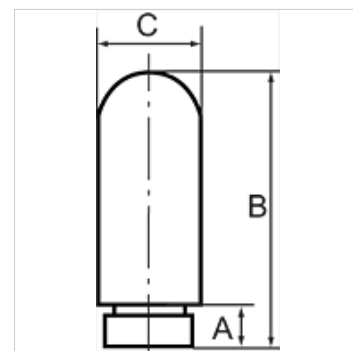

## Caracteristici

Presiune de lucru max. 10 bari

Domeniu de temperaturi -20 °C to +80 °C

## Articol

Denumire	Filet	A (mm)	B (mm)	C (mm)
K- 07 40 46 90	M 5	5,0	25,0	7,0
K- 07 40 40 61	G 1/8	7,0	32,0	13,0
K- 07 40 40 62	G 1/4	8,0	39,0	17,0
K- 07 40 40 63	G 3/8	11,0	65,0	25,0
K- 07 40 40 64	G 1/2	11,5	70,0	25,0
K- 07 40 40 65	G 3/4	15,5	138,0	37,0
K- 07 40 40 66	G 1	19,5	158,0	48,0