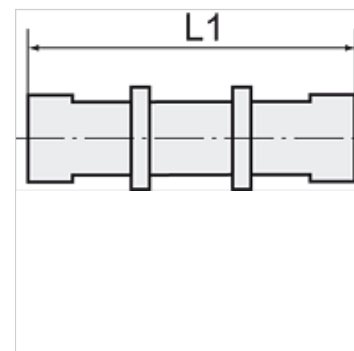

# K-SV 3

Bulkhead connectors

**HANSA FLEX**

## Descriere

For the installation of plastic tubing.

## Articol

Denumire	Filet	pentru furtun	L1 (mm)	Deschiderea cheii fixe
K- 07 40 30 62	M 10 x 1	6 mm / 4 mm	44,0	14 mm
K- 07 40 30 63	M 12 x 1	8 mm / 6 mm	50,0	17 mm