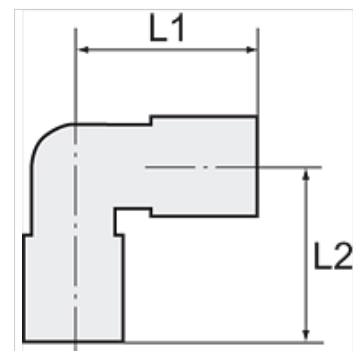

K-W90 AG-K ISO 7-1

Male elbows, conical male thread acc. to ISO 7-1

HANSA FLEX

Indicație

Alte date sunt disponibile la cerere.

Descriere

For the installation of plastic tubing.

Articol

Denumire	Filet	pentru furtun	L1 (mm)	L2 (mm)	Deschiderea cheii fixe
K- 07 40 30 64	R 1/8	6 mm / 4 mm	22,0	17,0	8 mm
K- 07 40 30 65	R 1/4	6 mm / 4 mm	22,0	22,0	8 mm
K- 07 40 30 66	R 1/4	10 mm / 8 mm	26,0	21,0	12 mm