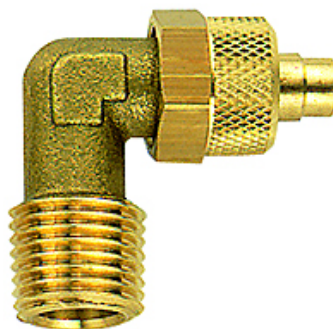

K-W90 AG-K ISO 7-1

Male elbows, conical male thread acc. to ISO 7-1

HANSA FLEX

Indicație

Alte date sunt disponibile la cerere.

Descriere

For the installation of plastic tubing.

Articol

Denumire	Filet	pentru furtun	L1 (mm)	L2 (mm)	Deschiderea cheii fixe
K- 07 40 30 64	R 1/8	6 mm / 4 mm	22,0	17,0	8 mm
K- 07 40 30 65	R 1/4	6 mm / 4 mm	22,0	22,0	8 mm
K- 07 40 30 66	R 1/4	10 mm / 8 mm	26,0	21,0	12 mm