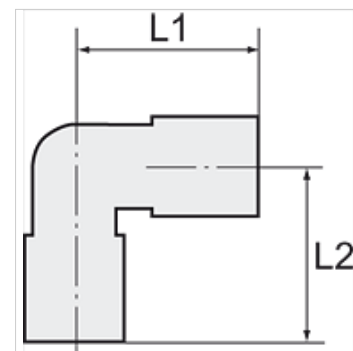

# K-W90 AG-K ISO 7-1

Male elbows, conical male thread acc. to ISO 7-1

**HANSA FLEX**

## Descriere

For the installation of plastic tubing.

## Articol

Denumire	Filet	pentru furtun	L1 (mm)	L2 (mm)	Deschiderea cheii fixe
K- 07 40 30 64	R 1/8	6 mm / 4 mm	22,0	17,0	8 mm
K- 07 40 30 65	R 1/4	6 mm / 4 mm	22,0	22,0	8 mm
K- 07 40 30 66	R 1/4	10 mm / 8 mm	26,0	21,0	12 mm