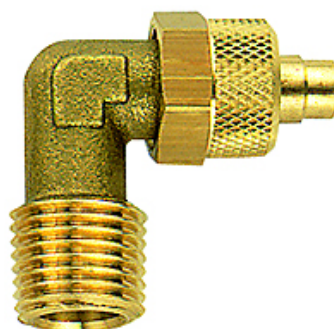

# K-W90 AG-K ISO 7-1

Male elbows, conical male thread acc. to ISO 7-1

**HANSA FLEX**

## Descriere

For the installation of plastic tubing.