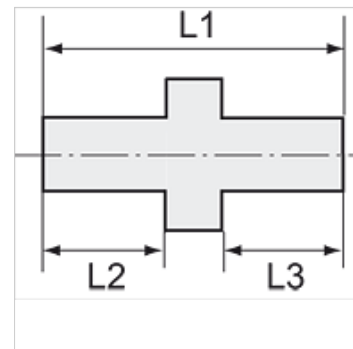

K-XV AGM MS NI

Double nipples, parallel male thread, nickel-plated brass

HANSA FLEX

Caracteristici

Temperatura de lucru	Max. 150 °C
Presiune	Max. 60 bar
Material	Alamă nichelată

Indicație

The dimensions of the standard screw fittings may change slightly during the life of the catalogue as a result of optimisation processes.
Alte date sunt disponibile la cerere.