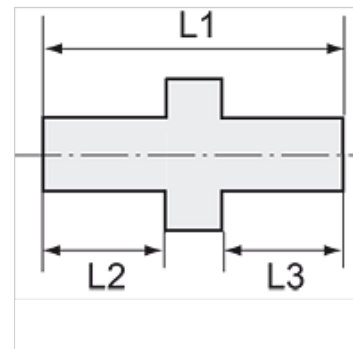

K-XV AGM MS NI

Double nipples, parallel male thread, nickel-plated brass

HANSA FLEX

Caracteristici

Temperatura de lucru	Max. 150 °C
Presiune	Max. 60 bar
Material	Alamă nichelată

Indicație

The dimensions of the standard screw fittings may change slightly during the life of the catalogue as a result of optimisation processes. Alte date sunt disponibile la cerere.