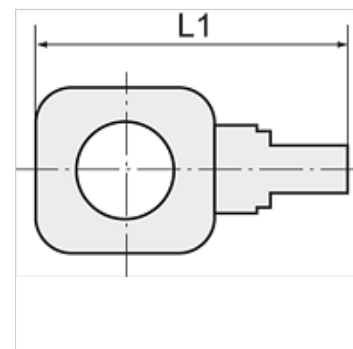

K-BR POM BLAU

Single banjos

HANSA FLEX

Caracteristici

Presiune de lucru 0 - 10 bar

Domeniu de temperaturi -10 °C to +60 °C

Indicație

Alte date sunt disponibile la cerere.

Articol

Denumire	Filet	pentru furtun	L1 (mm)
K- 07 40 33 34	for G 1/8	6 mm / 4 mm	31,0
K- 07 40 33 35	for G 1/8	8 mm / 6 mm	33,0
K- 07 40 33 36	for G 1/4	6 mm / 4 mm	35,0
K- 07 40 33 37	for G 1/4	8 mm / 6 mm	36,5