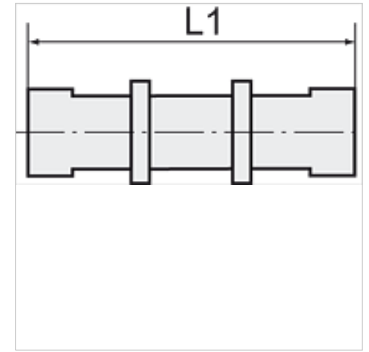

K-SVB POM BLAU

Bulkhead connectors, complete with fixing nuts

HANSA FLEX

Caracteristici

Presiune de lucru 0 - 10 bar

Domeniu de temperaturi -10 °C to +60 °C

Indicație

Alte date sunt disponibile la cerere.

Articol

Denumire	Filet	pentru furtun	L1 (mm)	Deschiderea cheii fixe
K- 07 40 33 47	M 10 x 1	6 mm / 4 mm	50,0	13 mm
K- 07 40 33 48	M 12 x 1	8 mm / 6 mm	51,0	17 mm
K- 07 40 33 49	M 16 x 1	12 mm / 9 mm	60,0	19 mm