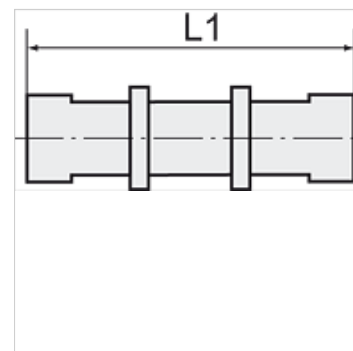

K-SVB POM BLAU

Bulkhead connectors, complete with fixing nuts

HANSA FLEX

Caracteristici

Presiune de lucru 0 - 10 bar

Domeniu de temperaturi -10 °C to +60 °C

Indicație

Alte date sunt disponibile la cerere.

Articol

Denumire	Filet	pentru furtun	L1 (mm)	Deschiderea cheii fixe
K- 07 40 33 47	M 10 x 1	6 mm / 4 mm	50,0	13 mm
K- 07 40 33 48	M 12 x 1	8 mm / 6 mm	51,0	17 mm
K- 07 40 33 49	M 16 x 1	12 mm / 9 mm	60,0	19 mm