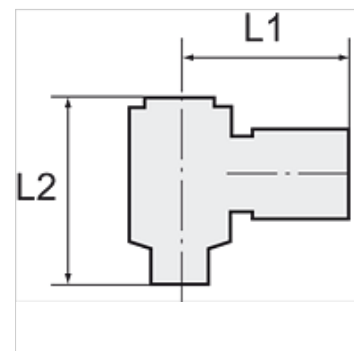

K-W90 VERSCHR DREH HS ALU POM BLAU

Union elbows with aluminium banjo bolt, swivel type

HANSA FLEX

Caracteristici

Presiune de lucru 0 - 10 bar

Domeniu de temperaturi -10 °C to +60 °C

Indicație

Alte date sunt disponibile la cerere.

Articol

Denumire	Filet	pentru furtun	L1 (mm)	L2 (mm)
K- 07 40 33 24	G 1/8	6 mm / 4 mm	23,0	27,0
K- 07 40 33 25	G 1/8	8 mm / 6 mm	25,0	27,0
K- 07 40 33 26	G 1/4	6 mm / 4 mm	25,0	29,0
K- 07 40 33 27	G 1/4	8 mm / 6 mm	26,5	29,0