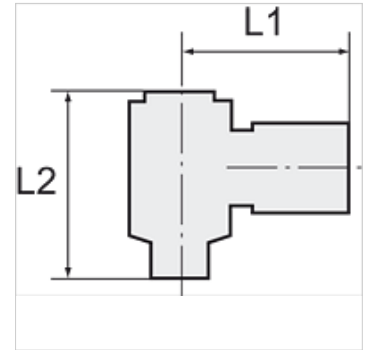

K-W90 VERSCHR DREH HS ALU POM BLAU

Union elbows with aluminium banjo bolt, swivel type

HANSA FLEX

Caracteristici

Presiune de lucru 0 - 10 bar

Domeniu de temperaturi -10 °C to +60 °C

Indicație

Alte date sunt disponibile la cerere.

Articol

Denumire	Filet	pentru furtun	L1 (mm)	L2 (mm)
K- 07 40 33 24	G 1/8	6 mm / 4 mm	23,0	27,0
K- 07 40 33 25	G 1/8	8 mm / 6 mm	25,0	27,0
K- 07 40 33 26	G 1/4	6 mm / 4 mm	25,0	29,0
K- 07 40 33 27	G 1/4	8 mm / 6 mm	26,5	29,0