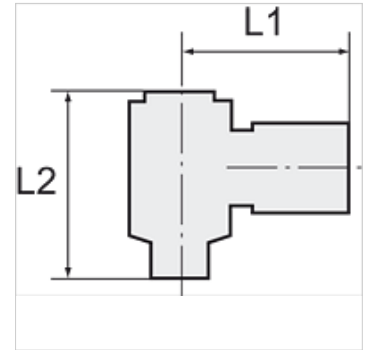

# K-W90 VERSCHR DREH HS ALU POM BLAU

Union elbows with aluminium banjo bolt, swivel type

**HANSA FLEX**

## Articol

Denumire	Filet	pentru furtun	L1 (mm)	L2 (mm)
K- 07 40 33 24	G 1/8	6 mm / 4 mm	23,0	27,0
K- 07 40 33 25	G 1/8	8 mm / 6 mm	25,0	27,0
K- 07 40 33 26	G 1/4	6 mm / 4 mm	25,0	29,0
K- 07 40 33 27	G 1/4	8 mm / 6 mm	26,5	29,0