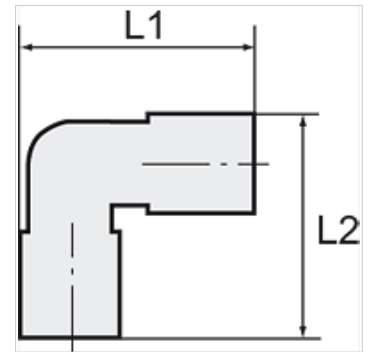

K-W90 VERSCHR AG-K ISO 7-1 POM BLAU

Union elbows, rigid, conical male thread acc. to ISO 7-1

HANSA FLEX

Caracteristici

Presiune de lucru 0 - 10 bar

Domeniu de temperaturi -10 °C to +60 °C

Indicație

Alte date sunt disponibile la cerere.

Articol

Denumire	Filet	pentru furtun	L1 (mm)	L2 (mm)
K- 07 40 33 28	R 1/8	6 mm / 4 mm	23,0	16,0
K- 07 40 33 29	R 1/8	8 mm / 6 mm	23,0	17,0
K- 07 40 33 30	R 1/4	6 mm / 4 mm	24,0	19,0
K- 07 40 33 31	R 1/4	8 mm / 6 mm	25,0	20,0
K- 07 40 33 32	R 1/4	12 mm / 9 mm	28,0	23,0
K- 07 40 33 33	R 3/8	12 mm / 9 mm	28,0	23,0