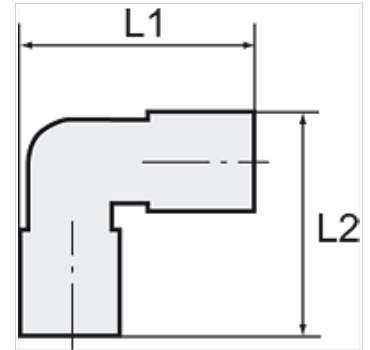

K-W90 VERSCHR AG-K ISO 7-1 POM BLAU

Union elbows, rigid, conical male thread acc. to ISO 7-1

HANSA FLEX

Caracteristici

Presiune de lucru 0 - 10 bar

Domeniu de temperaturi -10 °C to +60 °C

Indicație

Alte date sunt disponibile la cerere.

Articol

Denumire	Filet	pentru furtun	L1 (mm)	L2 (mm)
K- 07 40 33 28	R 1/8	6 mm / 4 mm	23,0	16,0
K- 07 40 33 29	R 1/8	8 mm / 6 mm	23,0	17,0
K- 07 40 33 30	R 1/4	6 mm / 4 mm	24,0	19,0
K- 07 40 33 31	R 1/4	8 mm / 6 mm	25,0	20,0
K- 07 40 33 32	R 1/4	12 mm / 9 mm	28,0	23,0
K- 07 40 33 33	R 3/8	12 mm / 9 mm	28,0	23,0