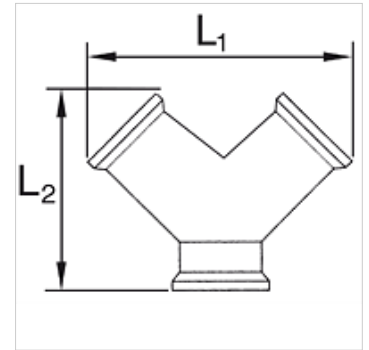

K-VT 2-FACH MS NI

Distributors, 2 outlets, nickel-plated brass

HANSA FLEX

Caracteristici

Presiune de lucru max. 10 bari

Material Alamă nichelată

Indicație

Alte date sunt disponibile la cerere.

Articol

Denumire	Filet	Outlets	L1 (mm)	L2 (mm)
K- 07 40 40 14	G 1/8 male	2 x female	29,0	32,0
K- 07 40 40 15	G 1/4 male	2 x female	36,0	38,0
K- 07 40 45 63	G 3/8 male	2 x female	41,0	42,5
K- 07 40 45 62	G 1/2 male	2 x female	53,0	53,0
K- 07 40 45 66	G 1/8 female	2 x female	29,0	26,5
K- 07 40 40 82	G 1/4 female	2 x female	36,0	32,0
K- 07 40 40 85	G 3/8 female	2 x female	41,0	37,0
K- 07 40 40 86	G 1/2 female	2 x female	53,0	45,0