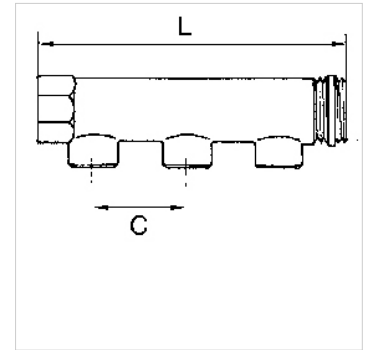

# K-VTST 3 AB MS

Distributor pieces, brass, with 3 outlets

**HANSA FLEX**

## Caracteristici

Racord	G 3/4 and G 1 incl. PTFE-sealing at outer thread, G 1 1/4 without sealing
Presiune de lucru	max. 10 bari

## Articol

Denumire	Racord de ieșire	Racord de intrare	C (mm)	L (mm)
K- 07 40 40 55	3 x 1/2 male	2 x 3/4	50,0	160,0
K- 07 40 40 56	3 x 1/2 female	2 x 3/4	50,0	160,0
K- 07 40 40 57	3 x 1/2 male	2 x 1	50,0	163,0
K- 07 40 40 58	3 x 1/2 female	2 x 1	50,0	163,0
K- 07 40 40 59	3 x 1/2 male	2 x 1 1/4	60,0	197,0
K- 07 40 40 60	3 x 1/2 female	2 x 1 1/4	60,0	197,0