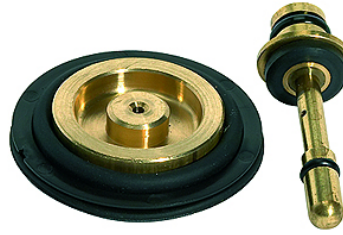

# K-VERSCHLEI-SATZ VARIOBLOC

Set of wearing parts

**HANSA FLEX**

## Descriere

diaphragm, sealing cone, seal

## Articol

Denumire	Descriere
K- 07 25 16 92	Set of wearing parts (diaphragm, sealing cone, seal). Compatible with G 1/4, G 3/8
K- 07 25 16 93	Set of wearing parts (diaphragm, sealing cone, seal). Compatible with G 1/2, G 3/4, G 1

## este piesă de schimb pentru următoarele produse

K-DRG VARIOBLOC	Pressure regulators
K-DRG DRVS VARIOBLOC	Pressure regulators with pressure supply at both ends
K-FI REGL PC-BEHAEL MANO VARIOBLOC	Filter regulators with polycarbonate bowl and pressure gauge
K-FI REGL METALLBEHAEL S MANO VARIOB	Filter regulators with metal bowl, incl. sight glass and pressure gauge
K-WTEH 3-TLG PC-BEHAEL VARIOBLOC	Service units, 3-piece with polycarbonate bowl
K-WTEH 3-TLG MET SICH TROPF VARIOBL	Service units, 3-piece with metal bowl, incl. sight glass and metal sight dome
K-WTEH 2-TLG PC-BEHAEL VARIOBLOC	Service units, 2-piece with polycarbonate bowl
K-WTEH 2-TLG MET SICH TROPF VARIOBL	Service units, 2-piece with metal bowl, incl. sight glass and metal sight dome