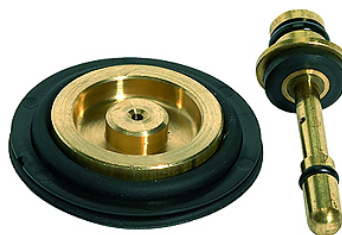

# K-VERSCHLEI-SATZ VARIOBLOC

Set of wearing parts

**HANSA FLEX**

## Descriere

diaphragm, sealing cone, seal

## Articol

Denumire	Descriere
K- 07 25 16 92	Set of wearing parts (diaphragm, sealing cone, seal). Compatible with G 1/4, G 3/8
K- 07 25 16 93	Set of wearing parts (diaphragm, sealing cone, seal). Compatible with G 1/2, G 3/4, G 1

## este piesă de schimb pentru următoarele produse

K-DRG VARIOBLOC	Pressure regulators
K-DRG DRVS VARIOBLOC	Pressure regulators with pressure supply at both ends
K-FI REGL PC-BEHAEL MANO VARIOBLOC	Filter regulators with polycarbonate bowl and pressure gauge
K-FI REGL METALLBEHAEL S MANO VARIOB	Filter regulators with metal bowl, incl. sight glass and pressure gauge
K-WTEH 3-TLG PC-BEHAEL VARIOBLOC	Service units, 3-piece with polycarbonate bowl
K-WTEH 3-TLG MET SICH TROPF VARIOBL	Service units, 3-piece with metal bowl, incl. sight glass and metal sight dome
K-WTEH 2-TLG PC-BEHAEL VARIOBLOC	Service units, 2-piece with polycarbonate bowl
K-WTEH 2-TLG MET SICH TROPF VARIOBL	Service units, 2-piece with metal bowl, incl. sight glass and metal sight dome