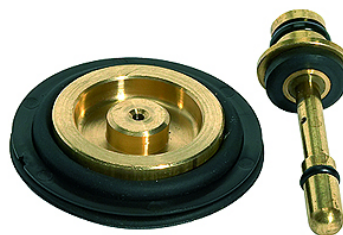

# K-VERSCHLEI-SATZ VARIOBLOC

Set of wearing parts

**HANSA FLEX**

## Descriere

diaphragm, sealing cone, seal

## Articol

Denumire	Descriere
K- 07 25 16 92	Set of wearing parts (diaphragm, sealing cone, seal). Compatible with G 1/4, G 3/8
K- 07 25 16 93	Set of wearing parts (diaphragm, sealing cone, seal). Compatible with G 1/2, G 3/4, G 1

## este piesă de schimb pentru următoarele produse

K-DRG VARIOBLOC	Pressure regulators
K-DRG DRVS VARIOBLOC	Pressure regulators with pressure supply at both ends
K-FI REGL PC-BEHAEL MANO VARIOBLOC	Filter regulators with polycarbonate bowl and pressure gauge
K-FI REGL METALLBEHAEL S MANO VARIOB	Filter regulators with metal bowl, incl. sight glass and pressure gauge
K-WTEH 3-TLG PC-BEHAEL VARIOBLOC	Service units, 3-piece with polycarbonate bowl
K-WTEH 3-TLG MET SICH TROPF VARIOBL	Service units, 3-piece with metal bowl, incl. sight glass and metal sight dome
K-WTEH 2-TLG PC-BEHAEL VARIOBLOC	Service units, 2-piece with polycarbonate bowl
K-WTEH 2-TLG MET SICH TROPF VARIOBL	Service units, 2-piece with metal bowl, incl. sight glass and metal sight dome