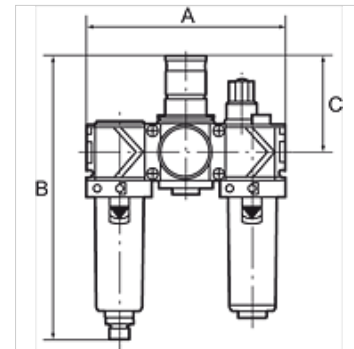

# K-WTEH 3-TLG MET SICH TROPF VARIOBL

Service units, 3-piece with metal bowl, incl. sight glass and metal sight dome

**HANSA FLEX**

## Caracteristici

<b>Presiune de intrare</b>	Max. 16 bar (polycarbonate bowl), Max. 20 bar (metal bowl)
<b>Temperatură mediu</b>	max. 50 °C
<b>Temperatură ambientală</b>	Max. 50 °C (polycarbonate bowl), Max. 80 °C (metal bowl)
<b>Mărimea porilor în elementul filtrant</b>	40 µm
<b>Material de etanşare</b>	NBR
<b>Apărătoare de arc</b>	POM
<b>Carcasă</b>	Die-cast zinc
<b>Membrană</b>	NBR
<b>Cap ungător</b>	PA
<b>Drain valve</b>	Manual
<b>Măsurarea valorii debitului</b>	At P1 = 10 bar, P2 = 6 bar and pressure drop $\Delta p = 1$ bar

## Descriere

Two or three-piece service units consisting of a reversible diaphragm pressure regulator, independent of inlet pressure, with self-relieving design, combined with a centrifugal separator and a proportional lubricator. Approved series in modern industrial design, with the following key benefits: Simple handling, Convenient modular assembly thanks to innovative fasteners, Excellent flow values.

## Articol

Denumire	Filet	Domeniu de reglare	Debit (L/min)	A (mm)	B	C (mm)
K- 07 25 14 12	G 1/4	0.5 - 10 bar	1500	144,0	201,0 mm	68,0
K- 07 25 14 14	G 3/8	0.5 - 10 bar	1800	144,0	201,0 mm	68,0
K- 07 25 14 16	G 1/2	0.5 - 10 bar	3400	210,0	274,0 mm	98,0
K- 07 25 14 18	G 3/4	0.5 - 10 bar	5000	210,0	274,0 mm	98,0
K- 07 25 14 20	G 1	0.5 - 10 bar	5000	264,0	274,0 mm	98,0