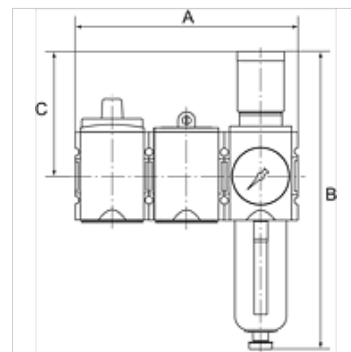

# K-WTST SAFETY BK SCHA AN FILR HANSA

SAFETY service unit sets, comprising a ball valve with silencer, start-up valve and filter regulator

**HANSA FLEX**

## Caracteristici

Presiune de intrare	2.5 - 16 bar
Presiune de ieșire	0.5 - 8 bar
Domeniu de temperaturi	-10 °C to +50 °C
Medii	Aer comprimat
Material de etanșare	NBR
Filet de conectare	Material: Die-cast zinc
Recipient	Polycarbonate (with bayonet lock) and bowl guard
Element filtrant	Cellpor (PE) 5 μm
Carcasă	Material: Grivory® (PA 66)
Membrană	NBR
Consum de aer propriu	Max. 1.5 l/min (depending on secondary pressure)
Măsurarea valorii debitului	At P1 = 10 bar, P2 = 6.3 bar and pressure drop $\Delta p = 1$ bar
Racord de dezaerare Ventil cu bliă	Silencer