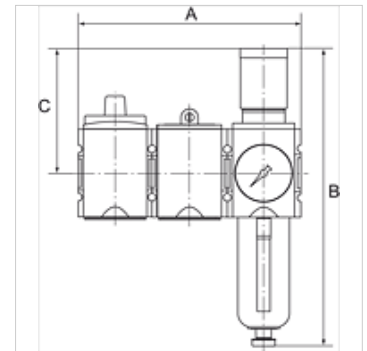

K-WTST SAFETY BK SCHA AN FILR HANSA

SAFETY service unit sets, comprising a ball valve with silencer, start-up valve and filter regulator

HANSA FLEX

Caracteristici

Presiune de intrare	2.5 - 16 bar
Presiune de ieșire	0.5 - 8 bar
Domeniu de temperaturi	-10 °C to +50 °C
Medii	Aer comprimat
Material de etanșare	NBR
Filet de conectare	Material: Die-cast zinc
Recipient	Polycarbonate (with bayonet lock) and bowl guard
Element filtrant	Cellpor (PE) 5 μm
Carcasă	Material: Grivory® (PA 66)
Membrană	NBR
Consum de aer propriu	Max. 1.5 l/min (depending on secondary pressure)
Măsurarea valorii debitului	At P1 = 10 bar, P2 = 6.3 bar and pressure drop $\Delta p = 1$ bar
Racord de dezaerare Ventil cu bliă	Silencer

Articol

Denumire	Filet	Debit (L/min)	A (mm)	B	C (mm)	Scurgere pentru condens
K- 07 25 15 26	G 1/4	2000	156,0	225,0 mm	95,5	Semi
K- 07 25 15 27	G 3/8	2000	156,0	225,0 mm	95,5	Semi
K- 07 25 15 28	G 3/8	4300	189,0	257,0 mm	110,0	Semi
K- 07 25 15 29	G 1/2	4300	189,0	257,0 mm	110,0	Semi
K- 07 25 15 30	G 3/4	10000	255,0	329,0 mm	137,0	Semi
K- 07 25 15 31	G 1	10000	255,0	329,0 mm	137,0	Semi
K- 07 25 15 32	G 1/4	2000	156,0	243,0 mm	95,5	Auto
K- 07 25 15 33	G 3/8	2000	156,0	243,0 mm	95,5	Auto
K- 07 25 15 34	G 3/8	4300	189,0	274,0 mm	110,0	Auto
K- 07 25 15 35	G 1/2	4300	189,0	274,0 mm	110,0	Auto
K- 07 25 15 36	G 3/4	10000	255,0	343,0 mm	137,0	Auto
K- 07 25 15 37	G 1	10000	255,0	343,0 mm	137,0	Auto