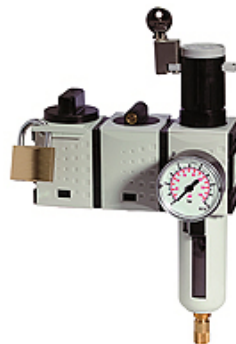

K-WTST SAFETY BK SCHA AN FILR HANSA

SAFETY service unit sets, comprising a ball valve with silencer, start-up valve and filter regulator

HANSA FLEX

Caracteristici

Presiune de intrare	2.5 - 16 bar
Presiune de ieșire	0.5 - 8 bar
Domeniu de temperaturi	-10 °C to +50 °C
Medii	Aer comprimat
Material de etanșare	NBR
Filet de conectare	Material: Die-cast zinc
Recipient	Polycarbonate (with bayonet lock) and bowl guard
Element filtrant	Cellpor (PE) 5 μm
Carcasă	Material: Grivory® (PA 66)
Membrană	NBR
Consum de aer propriu	Max. 1.5 l/min (depending on secondary pressure)
Măsurarea valorii debitului	At P1 = 10 bar, P2 = 6.3 bar and pressure drop $\Delta p = 1$ bar
Racord de dezaerare Ventil cu bliă	Silencer

Indicație

Alte date sunt disponibile la cerere.

Descriere

These compressed air service unit sets, comprising a ball valve with silencer, a start-up valve and one out of a pressure regulator, filter regulator or service unit, meet even the strictest requirements for operating reliability and accident prevention!

Indicații referitoare comandă

The price does not include a key lock and padlock. Please order separately. For accessories and spare parts, refer to individual components: ball valve, start-up valve, pressure regulator, filter regulator, 2-piece service unit