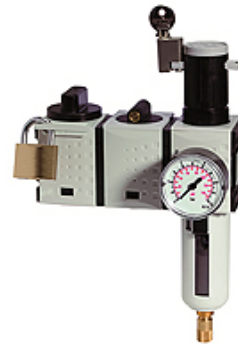

K-WTST SAFETY BK SCHA AN FILR HANSA

SAFETY service unit sets, comprising a ball valve with silencer, start-up valve and filter regulator

HANSA FLEX

Caracteristici

Presiune de intrare	2.5 - 16 bar
Presiune de ieșire	0.5 - 8 bar
Domeniu de temperaturi	-10 °C to +50 °C
Medii	Aer comprimat
Material de etanșare	NBR
Filet de conectare	Material: Die-cast zinc
Recipient	Polycarbonate (with bayonet lock) and bowl guard
Element filtrant	Cellpor (PE) 5 μm
Carcasă	Material: Grivory® (PA 66)
Membrană	NBR
Consum de aer propriu	Max. 1.5 l/min (depending on secondary pressure)
Măsurarea valorii debitului	At P1 = 10 bar, P2 = 6.3 bar and pressure drop $\Delta p = 1$ bar
Racord de dezaerare Ventil cu bliă	Silencer

Indicație

Alte date sunt disponibile la cerere.

Descriere

These compressed air service unit sets, comprising a ball valve with silencer, a start-up valve and one out of a pressure regulator, filter regulator or service unit, meet even the strictest requirements for operating reliability and accident prevention!

Indicații referitoare comandă

The price does not include a key lock and padlock. Please order separately. For accessories and spare parts, refer to individual components: ball valve, start-up valve, pressure regulator, filter regulator, 2-piece service unit