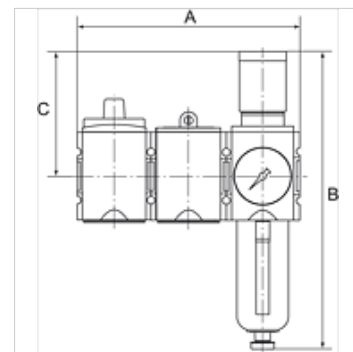

K-WTST SAFETY BK SCHA AN FILR HANSA

SAFETY service unit sets, comprising a ball valve with silencer, start-up valve and filter regulator

HANSA FLEX

Caracteristici

Presiune de intrare	2.5 - 16 bar
Presiune de ieșire	0.5 - 8 bar
Domeniu de temperaturi	-10 °C to +50 °C
Medii	Aer comprimat
Material de etanșare	NBR
Filet de conectare	Material: Die-cast zinc
Recipient	Polycarbonate (with bayonet lock) and bowl guard
Element filtrant	Cellpor (PE) 5 μm
Carcasă	Material: Grivory® (PA 66)
Membrană	NBR
Consum de aer propriu	Max. 1.5 l/min (depending on secondary pressure)
Măsurarea valorii debitului	At P1 = 10 bar, P2 = 6.3 bar and pressure drop $\Delta p = 1$ bar
Racord de dezaerare Ventil cu bliă	Silencer

Articol

Denumire	Filet	Debit (L/min)	A (mm)	B	C (mm)	Scurgere pentru condens
K- 07 25 15 26	G 1/4	2000	156,0	225,0 mm	95,5	Semi
K- 07 25 15 27	G 3/8	2000	156,0	225,0 mm	95,5	Semi
K- 07 25 15 28	G 3/8	4300	189,0	257,0 mm	110,0	Semi
K- 07 25 15 29	G 1/2	4300	189,0	257,0 mm	110,0	Semi
K- 07 25 15 30	G 3/4	10000	255,0	329,0 mm	137,0	Semi
K- 07 25 15 31	G 1	10000	255,0	329,0 mm	137,0	Semi
K- 07 25 15 32	G 1/4	2000	156,0	243,0 mm	95,5	Auto
K- 07 25 15 33	G 3/8	2000	156,0	243,0 mm	95,5	Auto
K- 07 25 15 34	G 3/8	4300	189,0	274,0 mm	110,0	Auto
K- 07 25 15 35	G 1/2	4300	189,0	274,0 mm	110,0	Auto
K- 07 25 15 36	G 3/4	10000	255,0	343,0 mm	137,0	Auto
K- 07 25 15 37	G 1	10000	255,0	343,0 mm	137,0	Auto