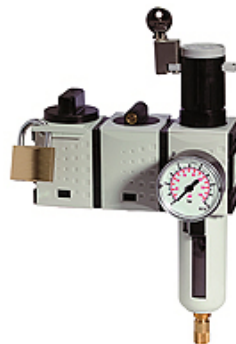

# K-WTST SAFETY BK SCHA AN FILR HANSA

SAFETY service unit sets, comprising a ball valve with silencer, start-up valve and filter regulator

**HANSA FLEX**

## Caracteristici

Presiune de intrare	2.5 - 16 bar
Presiune de ieșire	0.5 - 8 bar
Domeniu de temperaturi	-10 °C to +50 °C
Medii	Aer comprimat
Material de etanșare	NBR
Filet de conectare	Material: Die-cast zinc
Recipient	Polycarbonate (with bayonet lock) and bowl guard
Element filtrant	Cellpor (PE) 5 μm
Carcasă	Material: Grivory® (PA 66)
Membrană	NBR
Consum de aer propriu	Max. 1.5 l/min (depending on secondary pressure)
Măsurarea valorii debitului	At P1 = 10 bar, P2 = 6.3 bar and pressure drop $\Delta p = 1$ bar
Racord de dezaerare Ventil cu bliă	Silencer

## Descriere

These compressed air service unit sets, comprising a ball valve with silencer, a start-up valve and one out of a pressure regulator, filter regulator or service unit, meet even the strictest requirements for operating reliability and accident prevention!