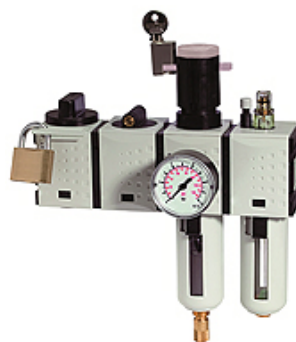

# K-WTST SAFETY BK SCHA AN HANSA

SAFETY service unit sets, comprising a ball valve with silencer, start-up valve and 2-piece service unit

**HANSA FLEX**

## Caracteristici

Presiune de intrare	2.5 - 16 bar
Presiune de ieșire	0.5 - 8 bar
Domeniu de temperaturi	-10 °C to +50 °C
Medii	Aer comprimat
Material de etanșare	NBR
Filet de conectare	Material: Die-cast zinc
Recipient	Polycarbonate (with bayonet lock) and bowl guard
Element filtrant	Cellpor (PE) 5 μm
Carcasă	Material: Grivory® (PA 66)
Membrană	NBR
Consum de aer propriu	Max. 1.5 l/min (depending on secondary pressure)
Măsurarea valorii debitului	At P1 = 10 bar, P2 = 6.3 bar and pressure drop $\Delta p = 1$ bar
Racord de dezaerare Ventil cu bliă	Silencer

## Descriere

These compressed air service unit sets, comprising a ball valve with silencer, a start-up valve and one out of a pressure regulator, filter regulator or service unit, meet even the strictest requirements for operating reliability and accident prevention!