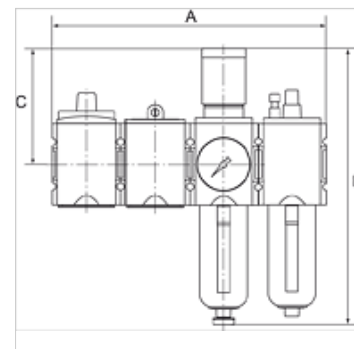

# K-WTST SAFETY BK SCHA AN HANSA

SAFETY service unit sets, comprising a ball valve with silencer, start-up valve and 2-piece service unit

**HANSA FLEX**

## Caracteristici

Presiune de intrare	2.5 - 16 bar
Presiune de ieșire	0.5 - 8 bar
Domeniu de temperaturi	-10 °C to +50 °C
Medii	Aer comprimat
Material de etanșare	NBR
Filet de conectare	Material: Die-cast zinc
Recipient	Polycarbonate (with bayonet lock) and bowl guard
Element filtrant	Cellpor (PE) 5 μm
Carcasă	Material: Grivory® (PA 66)
Membrană	NBR
Consum de aer propriu	Max. 1.5 l/min (depending on secondary pressure)
Măsurarea valorii debitului	At P1 = 10 bar, P2 = 6.3 bar and pressure drop $\Delta p = 1$ bar
Racord de dezaerare Ventil cu bliă	Silencer