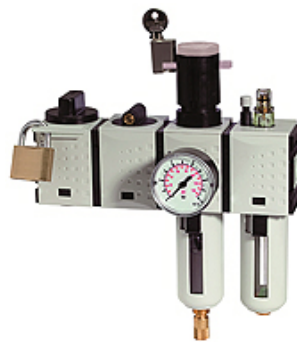

# K-WTST SAFETY BK SCHA AN HANSA

SAFETY service unit sets, comprising a ball valve with silencer, start-up valve and 2-piece service unit

**HANSA FLEX**

## Caracteristici

Presiune de intrare	2.5 - 16 bar
Presiune de ieșire	0.5 - 8 bar
Domeniu de temperaturi	-10 °C to +50 °C
Medii	Aer comprimat
Material de etanșare	NBR
Filet de conectare	Material: Die-cast zinc
Recipient	Polycarbonate (with bayonet lock) and bowl guard
Element filtrant	Cellpor (PE) 5 μm
Carcasă	Material: Grivory® (PA 66)
Membrană	NBR
Consum de aer propriu	Max. 1.5 l/min (depending on secondary pressure)
Măsurarea valorii debitului	At P1 = 10 bar, P2 = 6.3 bar and pressure drop $\Delta p = 1$ bar
Racord de dezaerare Ventil cu bliă	Silencer

## Descriere

These compressed air service unit sets, comprising a ball valve with silencer, a start-up valve and one out of a pressure regulator, filter regulator or service unit, meet even the strictest requirements for operating reliability and accident prevention!