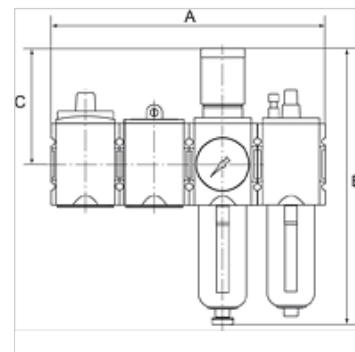

# K-WTST SAFETY BK SCHA AN HANSA

SAFETY service unit sets, comprising a ball valve with silencer, start-up valve and 2-piece service unit

**HANSA FLEX**

## Caracteristici

Presiune de intrare	2.5 - 16 bar
Presiune de ieșire	0.5 - 8 bar
Domeniu de temperaturi	-10 °C to +50 °C
Medii	Aer comprimat
Material de etanșare	NBR
Filet de conectare	Material: Die-cast zinc
Recipient	Polycarbonate (with bayonet lock) and bowl guard
Element filtrant	Cellpor (PE) 5 μm
Carcasă	Material: Grivory® (PA 66)
Membrană	NBR
Consum de aer propriu	Max. 1.5 l/min (depending on secondary pressure)
Măsurarea valorii debitului	At P1 = 10 bar, P2 = 6.3 bar and pressure drop $\Delta p = 1$ bar
Racord de dezaerare Ventil cu bliă	Silencer