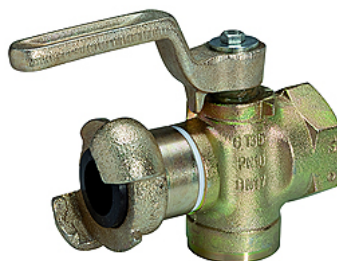

# K-BKR ECKFORM KUPP IG

Plug valves with coupling, one side sealing, female threaded, with lever stop and exhaust

**HANSA FLEX**

## Articol

Denumire	Racord	DN	H (mm)	L (mm)	SW (mm)
K- 07 35 05 41	G 1/2	15	93,0	131,0	41
K- 07 35 05 42	G 3/4	17	93,0	124,0	41
K- 07 35 05 40	G 1	17	93,0	124,0	41