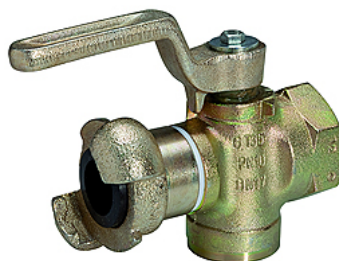

K-BKR ECKFORM KUPP IG

Plug valves with coupling, one side sealing, female threaded, with lever stop and exhaust

HANSA FLEX

Articol

Denumire	Racord	DN	H (mm)	L (mm)	SW (mm)
K- 07 35 05 41	G 1/2	15	93,0	131,0	41
K- 07 35 05 42	G 3/4	17	93,0	124,0	41
K- 07 35 05 40	G 1	17	93,0	124,0	41