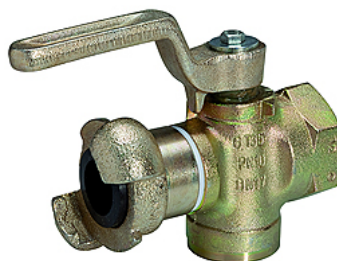

K-BKR ECKFORM KUPP IG

Plug valves with coupling, one side sealing, female threaded, with lever stop and exhaust

HANSA FLEX

Articol

Denumire	Racord	DN	H (mm)	L (mm)	SW (mm)
K- 07 35 05 41	G 1/2	15	93,0	131,0	41
K- 07 35 05 42	G 3/4	17	93,0	124,0	41
K- 07 35 05 40	G 1	17	93,0	124,0	41