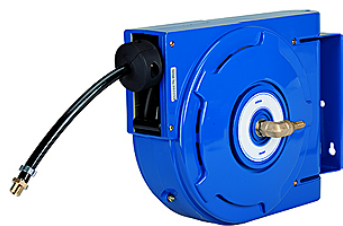

# K-SCHL-AUFROLLER KOMPAKT

Hose reel, compact type

**HANSA FLEX**

## Caracteristici

Material furtun	Polyurethane
Presiune de lucru	max. 10 bari
Temperatura de lucru	-10 °C to +40 °C
Unghi de pivotare	180°
Racord	G 1/4
Intrare	Hose stem 8 mm
Carcasă	Rugged, impact-resistant polypropylene

## Descriere

A compact, lightweight hose reel for universal air applications whenever space is restricted.