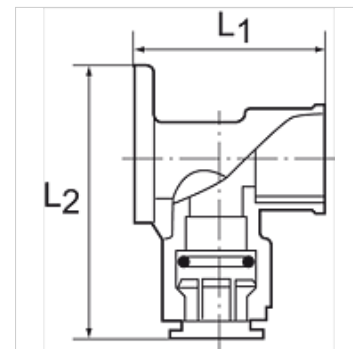

K-WANDWINKEL MS

wall elbows, brass

HANSA FLEX

Caracteristici

Material de etanșare NBR

Material Alamă

Informații suplimentare

A detailed brochure containing installation instructions and information about pipe sizing is available for this product range

Articol

| Denumire | Filet | pentru \varnothing exterior țevă | L1 (mm) | L2 (mm) |
|----------------|---------|------------------------------------|------------|------------|
| K- 07 10 08 65 | 1/2 BSP | 15 mm | 47,0 | 66,4 |
| K- 07 10 08 66 | 3/4 BSP | 22 mm | 52,0 | 79,0 |