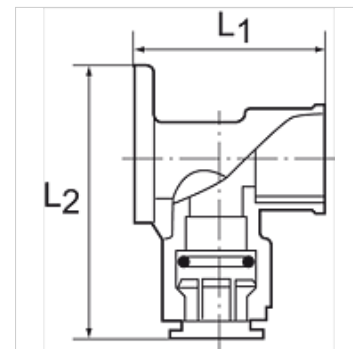

K-WANDWINKEL MS

wall elbows, brass

HANSA FLEX

Caracteristici

Material de etanșare NBR

Material Alamă

Informații suplimentare

A detailed brochure containing installation instructions and information about pipe sizing is available for this product range

Articol

Denumire	Filet	pentru \varnothing exterior țevă	L1 (mm)	L2 (mm)
K- 07 10 08 65	1/2 BSP	15 mm	47,0	66,4
K- 07 10 08 66	3/4 BSP	22 mm	52,0	79,0