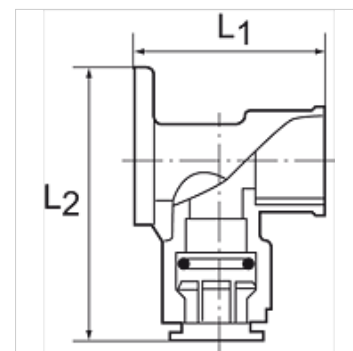

K-WANDWINKEL MS

wall elbows, brass

HANSA FLEX

Caracteristici

Material de etanșare NBR

Material Alamă

Informații suplimentare

A detailed brochure containing installation instructions and information about pipe sizing is available for this product range

Articol

Denumire	Filet	pentru \varnothing exterior țevă	L1 (mm)	L2 (mm)
K- 07 10 08 65	1/2 BSP	15 mm	47,0	66,4
K- 07 10 08 66	3/4 BSP	22 mm	52,0	79,0