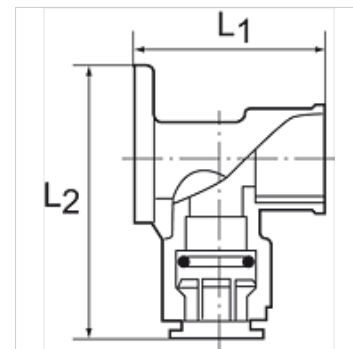

K-WANDWINKEL MS

wall elbows, brass

HANSA FLEX

Caracteristici

Material de etanșare NBR

Material Alamă

Informații suplimentare

A detailed brochure containing installation instructions and information about pipe sizing is available for this product range

Articol

Denumire	Filet	pentru $\varnothing$ exterior țevă	L1 (mm)	L2 (mm)
K- 07 10 08 65	1/2 BSP	15 mm	47,0	66,4
K- 07 10 08 66	3/4 BSP	22 mm	52,0	79,0