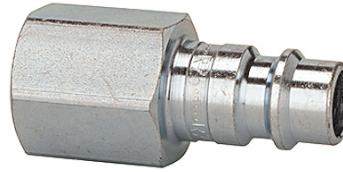

# K-NIPPEL KUPPL NW7 IG VZ 2

Plugs for couplings DN 7.2 - DN 7.8, hardened, galvanised steel, female

**HANSA FLEX**

## Caracteristici

**Material** hardened zinc plated steel

## Articol

Denumire	Definiție	SW (mm)
K- 07 35 12 75	Plug G 1/8 female	14
K- 07 35 02 12	Plug G 1/4 female	17
K- 07 35 02 13	Plug G 3/8 female	19
K- 07 35 02 14	Plug G 1/2 female	24