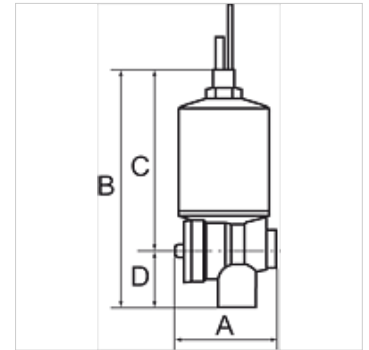

K-ABLASSVENTIL AUTO

Fully-automatic drain valve with Adapter G 1/8

HANSA FLEX

Caracteristici

Presiune de lucru	min. 4 bar, max. 16 bar
Medii	Condensate (emulsion)
Racord recipient	G 1/8 male
Temperatura de lucru	0 °C to +90 °C
Poziție de montare	Bowl mounted- vertical ± 10%
Material	Hood :aus Messing, Gehäuse aus Kunststoff (PA)

Indicație

Alte date sunt disponibile la cerere.

Descriere

For all size G 1/4 or larger filters, filter regulators, service units and combined units. Not suitable for our miniature Series nor for the »multifix« Series. Easier to mount than the standard manual drain valve.