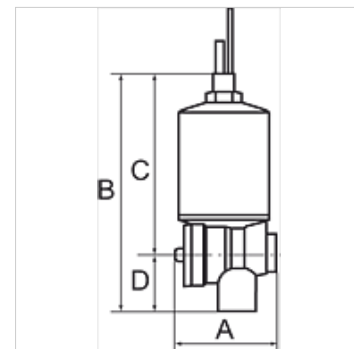

K-ABLASSVENTIL AUTO

Fully-automatic drain valve with Adapter G 1/8

HANSA FLEX

Caracteristici

Presiune de lucru	min. 4 bar, max. 16 bar
Medii	Condensate (emulsion)
Racord recipient	G 1/8 male
Temperatura de lucru	0 °C to +90 °C
Poziție de montare	Bowl mounted- vertical ± 10%
Material	Hood :aus Messing, Gehäuse aus Kunststoff (PA)

Indicație

Alte date sunt disponibile la cerere.

Descriere

For all size G 1/4 or larger filters, filter regulators, service units and combined units. Not suitable for our miniature Series nor for the »multifix« Series. Easier to mount than the standard manual drain valve.