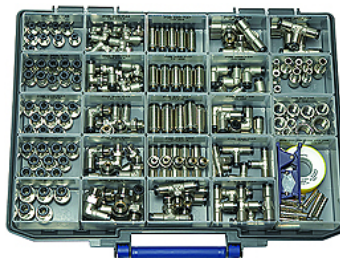

# K-BOX CLICK-CLOCK

Boxed set - click-clock

**HANSA FLEX**

## Caracteristici

Presiune de lucru	Max. 16 bar
Temperatura de lucru	-20 °C to +80 °C
Material	Alamă nichelată
Inel de presiune	Hostaform
Inel O	NBR
Inel de prindere	Stainless steel

## Descriere

45 male connectors G 1/8-4, G 1/8-6, G 1/4-8, G 3/8-8  
35 swivel type male elbows G 1/8-4, G 1/8-6, G 1/4-6, G 1/4-8, G 3/8-8  
15 unions 4, 6, 8 mm  
10 union elbows 6, 8 mm  
15 union tees 4, 6, 8 mm  
15 swivel type male branch tees G 1/8-6, G 1/4-6, G 1/4-8  
9 reducers with push-in plug 8/6, 10/6, 10/8  
10 plugs 6, 8 mm  
10 sockets G 1/8, G 1/4, G 3/8  
1 PTFE-sealing tape  
1 hose cutter

## Articol

Denumire	Definiție
K- 07 40 35 24	Boxed set, >click-clock< Series push-in fittings