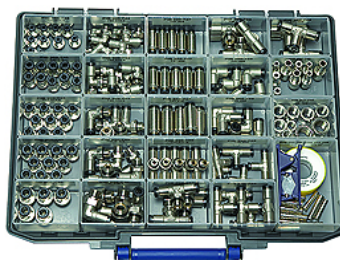

K-BOX CLICK-CLOCK

Boxed set - click-clock

HANSA FLEX

Caracteristici

Presiune de lucru	Max. 16 bar
Temperatura de lucru	-20 °C to +80 °C
Material	Alamă nichelată
Inel de presiune	Hostaform
Inel O	NBR
Inel de prindere	Stainless steel

Descriere

45 male connectors G 1/8-4, G 1/8-6, G 1/4-8, G 3/8-8
35 swivel type male elbows G 1/8-4, G 1/8-6, G 1/4-6, G 1/4-8, G 3/8-8
15 unions 4, 6, 8 mm
10 union elbows 6, 8 mm
15 union tees 4, 6, 8 mm
15 swivel type male branch tees G 1/8-6, G 1/4-6, G 1/4-8
9 reducers with push-in plug 8/6, 10/6, 10/8
10 plugs 6, 8 mm
10 sockets G 1/8, G 1/4, G 3/8
1 PTFE-sealing tape
1 hose cutter

Informații suplimentare

Further types and dimensions on request.

Articol

Denumire	Definiție
K- 07 40 35 24	Boxed set, >click-clock< Series push-in fittings