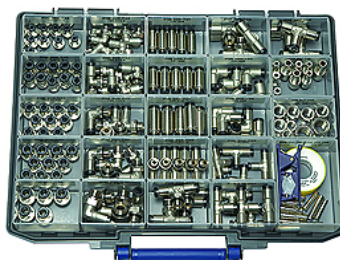

# K-BOX CLICK-CLOCK

Boxed set - click-clock

**HANSA FLEX**

## Caracteristici

Presiune de lucru	Max. 16 bar
Temperatura de lucru	-20 °C to +80 °C
Material	Alamă nichelată
Inel de presiune	Hostaform
Inel O	NBR
Inel de prindere	Stainless steel

## Descriere

45 male connectors G 1/8-4, G 1/8-6, G 1/4-8, G 3/8-8  
35 swivel type male elbows G 1/8-4, G 1/8-6, G 1/4-6, G 1/4-8, G 3/8-8  
15 unions 4, 6, 8 mm  
10 union elbows 6, 8 mm  
15 union tees 4, 6, 8 mm  
15 swivel type male branch tees G 1/8-6, G 1/4-6, G 1/4-8  
9 reducers with push-in plug 8/6, 10/6, 10/8  
10 plugs 6, 8 mm  
10 sockets G 1/8, G 1/4, G 3/8  
1 PTFE-sealing tape  
1 hose cutter

## Articol

Denumire	Definiție
K- 07 40 35 24	Boxed set, >click-clock< Series push-in fittings