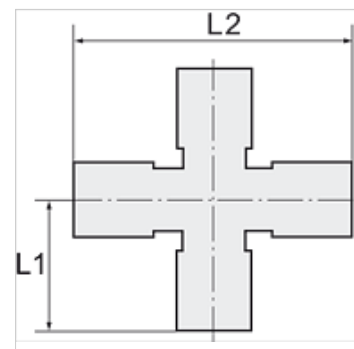

# K-K STUECK IG

Crosses, 4 x female

**HANSA FLEX**

## Caracteristici

Presiune de lucru	60 bar
Temperatura de lucru	Max. 150 °C
Filet interior	Parallel to DIN EN ISO 228-1
Material	Alamă nichelată

## Articol

Denumire	Filet	L1 (mm)	L2 (mm)	Deschiderea cheii fixe
K- 07 40 49 07	G 1/8	21,0	42,0	10 mm
K- 07 40 49 08	G 1/4	25,5	51,0	13 mm
K- 07 40 49 09	G 3/8	28,0	56,0	17 mm
K- 07 40 49 10	G 1/2	33,5	67,0	21 mm