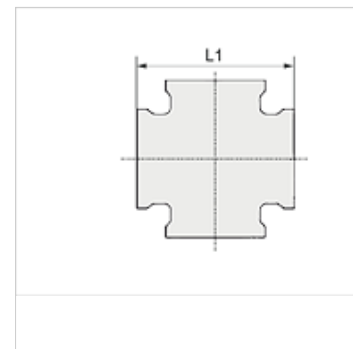

K-K STUECK IG 1

Crosses, 4 x female thread

HANSA FLEX

Caracteristici

Presiune de lucru max. 10 bari

Temperatura de lucru Max. 90 °C

Indicație

Alte date sunt disponibile la cerere.

Articol

Denumire	Filet	L1 (mm)
K- 07 40 45 77	G 3/8	43,0
K- 07 40 45 78	G 1/2	50,0
K- 07 40 45 79	G 3/4	60,0