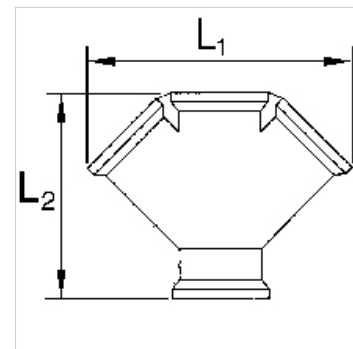

# K-VT 2-3 FACH MS BL

Distributors, 2 or 3 outlets, brass

**HANSA FLEX**

## Caracteristici

Presiune de lucru max. 10 bari

Material Brass with a bare metal surface

## Articol

| Denumire       | Filet        | Outlets    | L1<br>(mm) | L2<br>(mm) |
|----------------|--------------|------------|------------|------------|
| K- 07 40 40 16 | G 3/8 female | 2 x female | 53,5       | 50,0       |
| K- 07 40 40 17 | G 1/2 female | 2 x female | 58,5       | 54,0       |
| K- 07 40 40 18 | G 3/8 female | 3 x female | 78,5       | 61,0       |
| K- 07 40 40 19 | G 1/2 female | 3 x female | 87,7       | 69,0       |