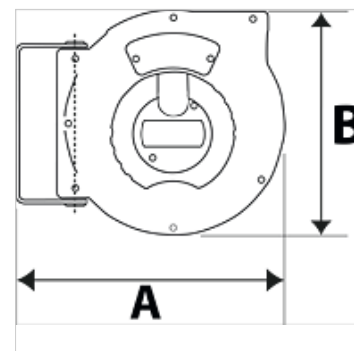

K-SCHL-AUFROLLER STANDARD

Hose reel - standard type

HANSA FLEX

Caracteristici

Material furtun	Polyurethane (PUR)
Temperatura de lucru	max +40 °C
Utilizare	for compressed air and water
Unghi de pivotare	150°

Indicație

Alte date sunt disponibile la cerere.

Descriere

Hose reel with automatic rewind and spring assembly. Robust hose locking mechanism, impact resistant plastic casing. Swivel wall mount made made from coated steel. Easy mounting on the wall or ceiling.

Articol

Denumire	Dimensiune furtun	A (mm)	B (mm)	Filet la ieșire	Filet la intrare	presiune max. de lucru (bar)	Lungime furtun (m)
K- 07 10 11 03	12 mm x 8 mm	325,0	275,0	G 1/4 AG	G 1/4 fem	10	9
K- 07 10 11 04	12 mm x 8 mm	355,0	315,0	G 1/4 AG	G 1/4 fem	15	12