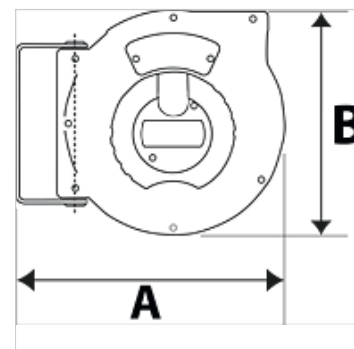

K-SCHL-AUFROLLER STANDARD

Hose reel - standard type

HANSA FLEX

Caracteristici

Material furtun	Polyurethane (PUR)
Temperatura de lucru	max +40 °C
Utilizare	for compressed air and water
Unghi de pivotare	150°

Indicație

Alte date sunt disponibile la cerere.

Descriere

Hose reel with automatic rewind and spring assembly. Robust hose locking mechanism, impact resistant plastic casing. Swivel wall mount made made from coated steel. Easy mounting on the wall or ceiling.

Articol

Denumire	Dimensiune furtun	A (mm)	B (mm)	Filet la ieșire	Filet la intrare	presiune max. de lucru (bar)	Lungime furtun (m)
K- 07 10 11 03	12 mm x 8 mm	325,0	275,0	G 1/4 AG	G 1/4 fem	10	9
K- 07 10 11 04	12 mm x 8 mm	355,0	315,0	G 1/4 AG	G 1/4 fem	15	12