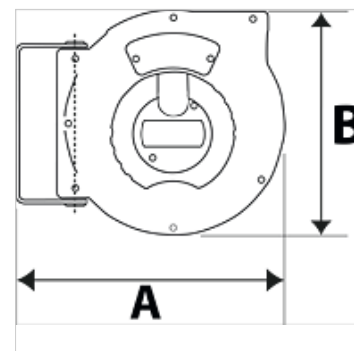

# K-SCHL-AUFROLLER STANDARD

Hose reel - standard type

**HANSA FLEX**

## Descriere

Hose reel with automatic rewind and spring assembly. Robust hose locking mechanism, impact resistant plastic casing. Swivel wall mount made made from coated steel. Easy mounting on the wall or ceiling.

## Articol

Denumire	Dimensiune furtun	A (mm)	B (mm)	Filet la ieșire	Filet la intrare	presiune max. de lucru (bar)	Lungime furtun (m)
K- 07 10 11 03	12 mm x 8 mm	325,0	275,0	G 1/4 AG	G 1/4 fem	10	9
K- 07 10 11 04	12 mm x 8 mm	355,0	315,0	G 1/4 AG	G 1/4 fem	15	12