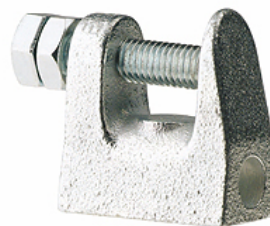

K-KLEMMBUEGEL IG

Clamp strap with female thread

HANSA FLEX

Caracteristici

Material nickel plated iron

Articol

Denumire	Filet	K (mm)
K- 07 40 54 92	M 8	18