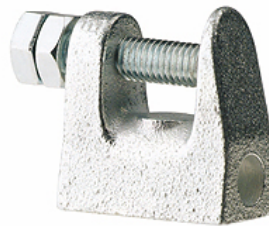

# K-KLEMMBUEGEL IG

Clamp strap with female thread

**HANSA FLEX**

## Caracteristici

**Material** nickel plated iron