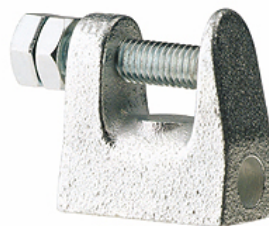

# K-KLEMMBUEGEL IG

Clamp strap with female thread

**HANSA FLEX**

## Caracteristici

**Material** nickel plated iron