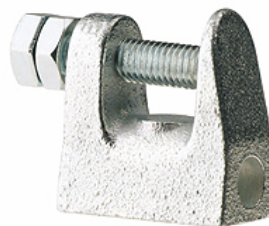

K-KLEMMBUEGEL IG

Clamp strap with female thread

HANSA FLEX

Caracteristici

Material nickel plated iron

Articol

Denumire	Filet	K (mm)
K- 07 40 54 92	M 8	18