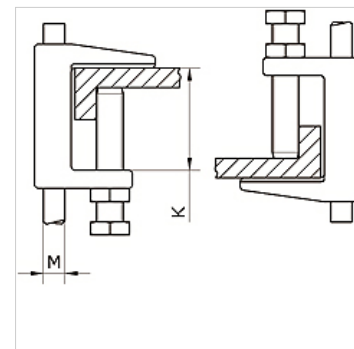

K-KLEMMBUEGEL IG

Clamp strap with female thread

HANSA FLEX

Caracteristici

Material nickel plated iron

Articol

Denumire	Filet	K (mm)
K- 07 40 54 92	M 8	18