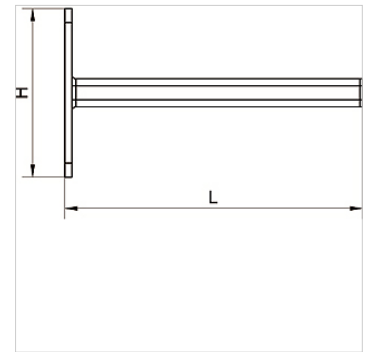

K-KONSOLE STAHL VS INFI

Console made of steel galvanized

HANSA FLEX

Caracteristici

Material Galvanised steel

Articol

Denumire	H (mm)	L (mm)	Lungime (m)
K- 07 40 54 90	120,0	280,0	0,280