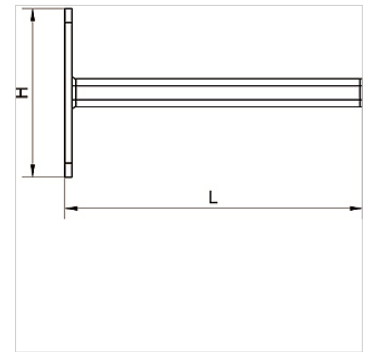

K-KONSOLE STAHL VS INFI

Console made of steel galvanized

Caracteristici

Material Galvanised steel

Articol

Denumire	H (mm)	L (mm)	Lungime (m)
K- 07 40 54 90	120,0	280,0	0,280