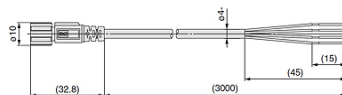

K-ANSCHLUSSKABEL STECKER PF3W

connecting cable with M8-connector PF3W

HANSA FLEX

Caracteristici

Cablu de pornire/oprire	without connection cable
Serie	PF3W
Alte date	Accessories for Digital Flow Switch PF3W

Descriere

Connection cable with M8 plug, series PF3W, 4-wire, cable length 3.00 m

Articol

Denumire	Definiție
K- 07 60 00 25	Connection cable with M8-plug