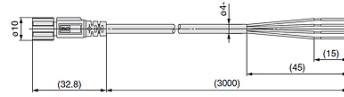

K-ANSCHLUSSKABEL STECKER PF3W

connecting cable with M8-connector PF3W

HANSA FLEX

Caracteristici

Cablu de pornire/oprire	without connection cable
Serie	PF3W
Alte date	Accessories for Digital Flow Switch PF3W

Descriere

Connection cable with M8 plug, series PF3W, 4-wire, cable length 3.00 m

Articol

Denumire	Definiție
K- 07 60 00 25	Connection cable with M8-plug