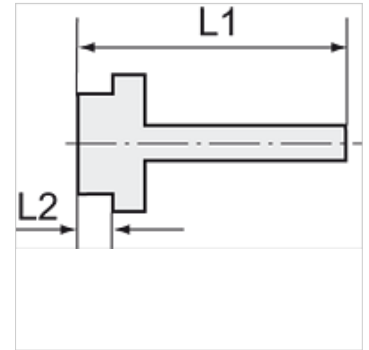

# K-EST 12 MS

Male stems for coupling NW12 MS

**HANSA FLEX**

## Caracteristici

Presiune de lucru	10 bar
Temperatură mediu	max. +90 °C
Temperatură ambientală	Max. +90 °C
Material	Brass with a bare metal surface

## Indicație

The dimensions of the standard screw fittings may change slightly during the life of the catalogue as a result of optimisation processes. Alte date sunt disponibile la cerere.