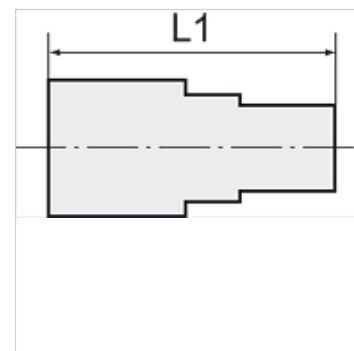

# K-GAM IG 5

Female connectors, parallel female thread

**HANSA FLEX**

## Изделие

Наименование	Резьба	Для шланга	L1 (mm)	SW
K- 07 40 30 14	G 1/4	6 mm / 4 mm	25,0	17 mm
K- 07 40 30 15	G 1/4	8 mm / 6 mm	25,0	17 mm