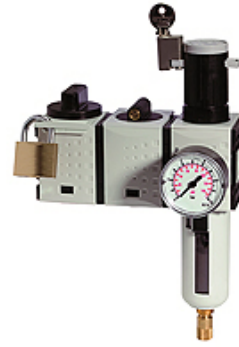

K-WTST SAFETY BK SCHA AN FILR HANSA

SAFETY service unit sets, comprising a ball valve with silencer, start-up valve and filter regulator

HANSA FLEX

Свойства	
Входное давление	2.5 - 16 bar
Выходное давление	0.5 - 8 bar
Область температур	-10 °C to +50 °C
Рабочие среды	Сжатый воздух
Набивочный материал	Нитрильный каучук
Соединительная резьба	Material: Die-cast zinc
Емкость	Polycarbonate (with bayonet lock) and bowl guard
Фильтрующий элемент	Cellpor (PE) 5 µm
Корпус	Material: Grivory® (PA 66)
Мембрана	NBR
Расход собственного воздуха	Max. 1.5 l/min (depending on secondary pressure)
Измерение расхода воздуха	At P1 = 10 bar, P2 = 6.3 bar and pressure drop $\Delta p = 1$ bar
Соединение вентиляции Шаровой кран	Silencer

Указание

Прочие данные только по запросу.

Описание

These compressed air service unit sets, comprising a ball valve with silencer, a start-up valve and one out of a pressure regulator, filter regulator or service unit, meet even the strictest requirements for operating reliability and accident prevention!

Указания по заказу

The price does not include a key lock and padlock. Please order separately. For accessories and spare parts, refer to individual components: ball valve, start-up valve, pressure regulator, filter regulator, 2-piece service unit