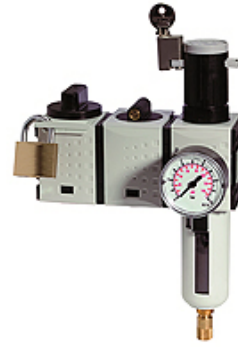

K-WTST SAFETY BK SCHA AN FILR HANSA

SAFETY service unit sets, comprising a ball valve with silencer, start-up valve and filter regulator

HANSA FLEX

Свойства	
Входное давление	2.5 - 16 bar
Выходное давление	0.5 - 8 bar
Область температур	-10 °C to +50 °C
Рабочие среды	Сжатый воздух
Набивочный материал	Нитрильный каучук
Соединительная резьба	Material: Die-cast zinc
Емкость	Polycarbonate (with bayonet lock) and bowl guard
Фильтрующий элемент	Cellpor (PE) 5 µm
Корпус	Material: Grivory® (PA 66)
Мембрана	NBR
Расход собственного воздуха	Max. 1.5 l/min (depending on secondary pressure)
Измерение расхода воздуха	At P1 = 10 bar, P2 = 6.3 bar and pressure drop $\Delta p = 1$ bar
Соединение вентиляции Шаровой кран	Silencer

Указание

Прочие данные только по запросу.

Описание

These compressed air service unit sets, comprising a ball valve with silencer, a start-up valve and one out of a pressure regulator, filter regulator or service unit, meet even the strictest requirements for operating reliability and accident prevention!

Указания по заказу

The price does not include a key lock and padlock. Please order separately. For accessories and spare parts, refer to individual components: ball valve, start-up valve, pressure regulator, filter regulator, 2-piece service unit