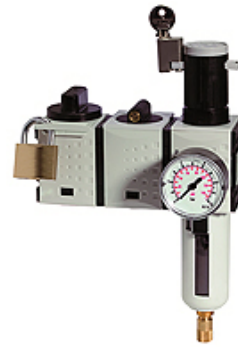

K-WTST SAFETY BK SCHA AN FILR HANSA

SAFETY service unit sets, comprising a ball valve with silencer, start-up valve and filter regulator

HANSA FLEX

Свойства

Входное давление	2.5 - 16 bar
Выходное давление	0.5 - 8 bar
Область температур	-10 °C to +50 °C
Рабочие среды	Сжатый воздух
Набивочный материал	Нитрильный каучук
Соединительная резьба	Material: Die-cast zinc
Емкость	Polycarbonate (with bayonet lock) and bowl guard
Фильтрующий элемент	Cellpor (PE) 5 µm
Корпус	Material: Grivory® (PA 66)
Мембрана	NBR
Расход собственного воздуха	Max. 1.5 l/min (depending on secondary pressure)
Измерение расхода воздуха	At P1 = 10 bar, P2 = 6.3 bar and pressure drop $\Delta p = 1$ bar
Соединение вентиляции Шаровой кран	Silencer

Указание

Прочие данные только по запросу.

Описание

These compressed air service unit sets, comprising a ball valve with silencer, a start-up valve and one out of a pressure regulator, filter regulator or service unit, meet even the strictest requirements for operating reliability and accident prevention!

Указания по заказу

The price does not include a key lock and padlock. Please order separately. For accessories and spare parts, refer to individual components: ball valve, start-up valve, pressure regulator, filter regulator, 2-piece service unit