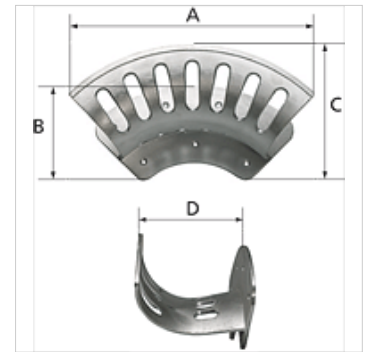

## Указание

In combination with the rounded holder design, the fact that a small hose holder can be placed inside a large one, or a medium hose holder inside a maxi one, creates extra storage capacity without any increase in the space required.

## Описание

Easy mounting on the wall with variable hole pattern (7 drilled holes). Suitable for holding hoses, cables or ropes. Unpainted. Countersunk holes guarantee a smooth surface in the mounting area.

## Изделие

Наименование	Размер	A (mm)	B (mm)	C (mm)	D (mm)	макс. приемный объем шланга
K- 07 10 09 88	Small	189,0	86,0	82,0	70,0	For DN 6, 35-40 m
K- 07 10 09 89	Medium	254,0	113,0	108,0	106,0	For DN 9, 45-50 m
K- 07 10 09 90	Large	350,0	151,0	145,0	136,0	For DN 13, 45-50 m
K- 07 10 09 91	Maxi	389,0	170,0	160,0	188,0	For DN 26, 35-40 m