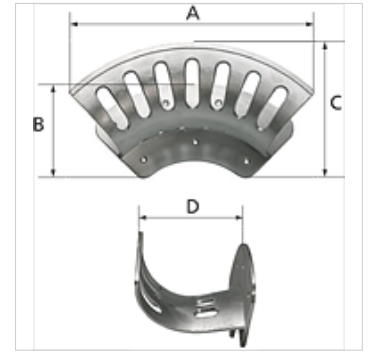

## Указание

In combination with the rounded holder design, the fact that a small hose holder can be placed inside a large one, or a medium hose holder inside a maxi one, creates extra storage capacity without any increase in the space required.

## Описание

Easy mounting on the wall with variable hole pattern (7 drilled holes). Suitable for holding hoses, cables or ropes. Unpainted. Countersunk holes guarantee a smooth surface in the mounting area.

## Изделие

| Наименование   | Размер | A<br>(mm) | B<br>(mm) | C<br>(mm) | D<br>(mm) | макс. приемный объем шланга |
|----------------|--------|-----------|-----------|-----------|-----------|-----------------------------|
| K- 07 10 09 88 | Small  | 189,0     | 86,0      | 82,0      | 70,0      | For DN 6, 35-40 m           |
| K- 07 10 09 89 | Medium | 254,0     | 113,0     | 108,0     | 106,0     | For DN 9, 45-50 m           |
| K- 07 10 09 90 | Large  | 350,0     | 151,0     | 145,0     | 136,0     | For DN 13, 45-50 m          |
| K- 07 10 09 91 | Maxi   | 389,0     | 170,0     | 160,0     | 188,0     | For DN 26, 35-40 m          |