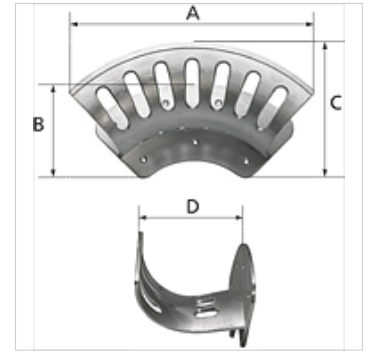

## Указание

In combination with the rounded holder design, the fact that a small hose holder can be placed inside a large one, or a medium hose holder inside a maxi one, creates extra storage capacity without any increase in the space required.

## Описание

Easy mounting on the wall with variable hole pattern (7 drilled holes). Suitable for holding hoses, cables or ropes. Unpainted. Countersunk holes guarantee a smooth surface in the mounting area.

## Изделие

Наименование	Размер	A (mm)	B (mm)	C (mm)	D (mm)	макс. приемный объем шланга
K- 07 10 09 88	Small	189,0	86,0	82,0	70,0	For DN 6, 35-40 m
K- 07 10 09 89	Medium	254,0	113,0	108,0	106,0	For DN 9, 45-50 m
K- 07 10 09 90	Large	350,0	151,0	145,0	136,0	For DN 13, 45-50 m
K- 07 10 09 91	Maxi	389,0	170,0	160,0	188,0	For DN 26, 35-40 m