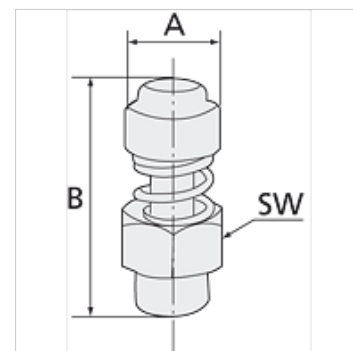

K-SCHALLDAE FEDEREINSTELLUNG

Adjustable spring silencers

HANSA FLEX

Свойства

Рабочее давление макс. 12 бар

Рабочая температура -10 °C to +80 °C

Указание

Прочие данные только по запросу.

Изделие

| Наименование | Резьба | A (mm) | B макс. (mm) | B мин. (mm) | SW |
|----------------|--------|-----------|-----------------|----------------|-------|
| K- 07 40 34 64 | G 1/8 | 12,0 | 28,0 | 26,0 | 13 mm |
| K- 07 40 34 65 | G 1/4 | 14,0 | 32,0 | 30,0 | 15 mm |
| K- 07 40 34 66 | G 3/8 | 17,0 | 38,0 | 36,0 | 22 mm |
| K- 07 40 34 67 | G 1/2 | 17,0 | 39,0 | 37,0 | 22 mm |
| K- 07 40 34 68 | G 3/4 | 32,0 | 50,0 | 46,0 | 30 mm |
| K- 07 40 34 69 | G 1 | 32,0 | 50,0 | 47,0 | 36 mm |