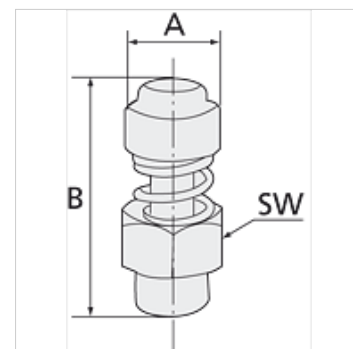

K-SCHALLDAE FEDEREINSTELLUNG

Adjustable spring silencers

HANSA FLEX

Свойства

Рабочее давление макс. 12 бар

Рабочая температура -10 °C to +80 °C

Указание

Прочие данные только по запросу.

Изделие

Наименование	Резьба	A (mm)	B макс. (mm)	B мин. (mm)	SW
K- 07 40 34 64	G 1/8	12,0	28,0	26,0	13 mm
K- 07 40 34 65	G 1/4	14,0	32,0	30,0	15 mm
K- 07 40 34 66	G 3/8	17,0	38,0	36,0	22 mm
K- 07 40 34 67	G 1/2	17,0	39,0	37,0	22 mm
K- 07 40 34 68	G 3/4	32,0	50,0	46,0	30 mm
K- 07 40 34 69	G 1	32,0	50,0	47,0	36 mm