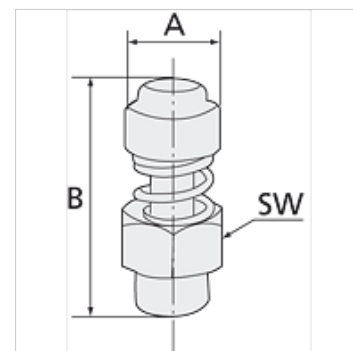

K-SCHALLDAE FEDEREINSTELLUNG

Adjustable spring silencers

HANSA FLEX

Свойства

Рабочее давление макс. 12 бар

Рабочая температура -10 °C to +80 °C

Указание

Прочие данные только по запросу.

Изделие

Наименование	Резьба	A (mm)	B макс. (mm)	B мин. (mm)	SW
K- 07 40 34 64	G 1/8	12,0	28,0	26,0	13 mm
K- 07 40 34 65	G 1/4	14,0	32,0	30,0	15 mm
K- 07 40 34 66	G 3/8	17,0	38,0	36,0	22 mm
K- 07 40 34 67	G 1/2	17,0	39,0	37,0	22 mm
K- 07 40 34 68	G 3/4	32,0	50,0	46,0	30 mm
K- 07 40 34 69	G 1	32,0	50,0	47,0	36 mm