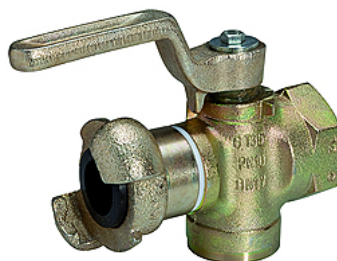

# K-BKR ECKFORM KUPP IG

Plug valves with coupling, one side sealing, female threaded, with lever stop and exhaust

**HANSA FLEX**

## Изделие

Наименование	Соединение	DN	H (mm)	L (mm)	SW (mm)
K- 07 35 05 41	G 1/2	15	93,0	131,0	41
K- 07 35 05 42	G 3/4	17	93,0	124,0	41
K- 07 35 05 40	G 1	17	93,0	124,0	41