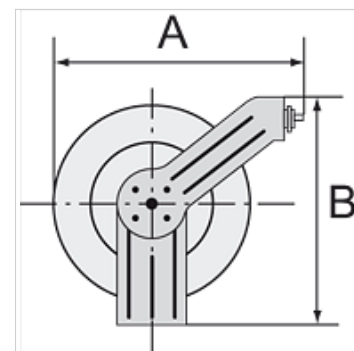

K-SCHL-AUFROLLER SCHWEISS

Hose reel, welding type

HANSA FLEX

Свойства

| | |
|------------------|--|
| шланги | Welding hose for oxygen and acetylene, red and blue, made from synthetic rubber. |
| Рабочее давление | макс. 10 бар |
| Крепление | Wall, floor or ceiling |
| Вход | Oxygen G 1/4 male, right-hand thread with 60° inside cone, Acetylene G 3/8 male, left-hand thread with 60° inside cone |

Указание

Прочие данные только по запросу.

Описание

Heavy-duty steel design for industrial applications. Blue, powder-coated housing. Special reel guide prevents excessive wear on the hose. An automatic latching mechanism allows the hose to be engaged at any length. Enclosed spring. Precise locking device for continuous feeding or latching mechanism.

Изделие

| Наименование | Размер шланга | Высота (mm) | Диаметр (mm) | Длина шланга (m) |
|----------------|--|-------------|--------------|------------------|
| K- 07 10 06 28 | Oxygen: 16.5 mm x 6 mm, Acetylene: 17 mm x 10 mm | 360 | 320 | 15 |