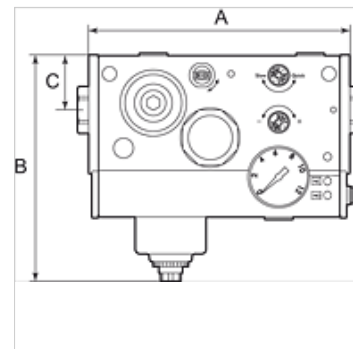

K-WTEH SERIE ONE O DRS

Service units, »ONE« Series, without pressure switch

HANSA FLEX

Свойства

Входное давление	Max. 10 bar
Область температур	-10 °C to +50 °C
Рабочие среды	Сжатый воздух
Степень защиты	IP 65
Рабочее давление	0.5 - 8 bar
Мембранный выключатель	Changeover contact
Размер пор в фильтрующем элементе	20 µm
Измерение расхода воздуха	At 6,3 bar and $\Delta p = 1$ bar

Указание

Прочие данные только по запросу.

Описание

Multifunctional service unit with 6 or 7 functions in a single device: 3/2-way valve (manually operated), filter with automatic drain valve, air ports, pressure regulator, pressure gauge, soft start valve and optional: pressure switch. This combination of extremely good flow rates and a wide range of functions integrated in a single, compact unit saves valuable space and is unmatched by any similar product available in the market! Soft starting independently of the load and easy replacement of the filter cartridge under pressure are just two of the other outstanding features of this amazing device.

Наименование	Соединение	Расход (L/min)	A (mm)	B (mm)	C (mm)	Напряжение
K- 07 25 13 79	G 1/4	2400	165,5	144,0 mm	35,0	24 V DC (for valves and pressure switch)
K- 07 25 13 80	G 3/8	3300	165,5	144,0 mm	35,0	24 V DC (for valves and pressure switch)
K- 07 25 13 81	G 1/2"	4000	165,5	144,0 mm	35,0	24 V DC (for valves and pressure switch)