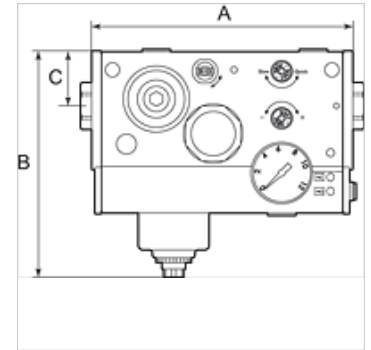

K-WTEH SERIE ONE O DRS

Service units, »ONE« Series, without pressure switch

HANSA FLEX

Свойства

Входное давление	Max. 10 bar
Область температур	-10 °C to +50 °C
Рабочие среды	Сжатый воздух
Степень защиты	IP 65
Рабочее давление	0.5 - 8 bar
Мембранный выключатель	Changeover contact
Размер пор в фильтрующем элементе	20 µm
Измерение расхода воздуха	At 6,3 bar and $\Delta p = 1$ bar

Указание

Прочие данные только по запросу.

Описание

Multifunctional service unit with 6 or 7 functions in a single device: 3/2-way valve (manually operated), filter with automatic drain valve, air ports, pressure regulator, pressure gauge, soft start valve and optional: pressure switch. This combination of extremely good flow rates and a wide range of functions integrated in a single, compact unit saves valuable space and is unmatched by any similar product available in the market! Soft starting independently of the load and easy replacement of the filter cartridge under pressure are just two of the other outstanding features of this amazing device.

Указания по заказу

This unit can also be supplied with many other combinations of functions and port sizes. We will be pleased to make you an offer to match your individual specification on request!

Изделие

Наименование	Соединение	Расход (L/min)	A (mm)	B (mm)	C (mm)	Напряжение
K- 07 25 13 79	G 1/4	2400	165,5	144,0 mm	35,0	24 V DC (for valves and pressure switch)
K- 07 25 13 80	G 3/8	3300	165,5	144,0 mm	35,0	24 V DC (for valves and pressure switch)
K- 07 25 13 81	G 1/2"	4000	165,5	144,0 mm	35,0	24 V DC (for valves and pressure switch)