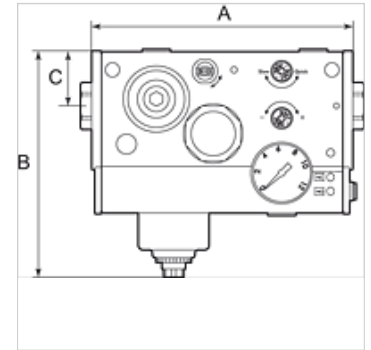

K-WTEH SERIE ONE O DRS

Service units, »ONE« Series, without pressure switch

HANSA FLEX

Свойства

Входное давление	Max. 10 bar
Область температур	-10 °C to +50 °C
Рабочие среды	Сжатый воздух
Степень защиты	IP 65
Рабочее давление	0.5 - 8 bar
Мембранный выключатель	Changeover contact
Размер пор в фильтрующем элементе	20 µm
Измерение расхода воздуха	At 6,3 bar and $\Delta p = 1$ bar

Указание

Прочие данные только по запросу.

Описание

Multifunctional service unit with 6 or 7 functions in a single device: 3/2-way valve (manually operated), filter with automatic drain valve, air ports, pressure regulator, pressure gauge, soft start valve and optional: pressure switch. This combination of extremely good flow rates and a wide range of functions integrated in a single, compact unit saves valuable space and is unmatched by any similar product available in the market! Soft starting independently of the load and easy replacement of the filter cartridge under pressure are just two of the other outstanding features of this amazing device.

Наименование	Соединение	Расход (L/min)	A (mm)	B (mm)	C (mm)	Напряжение
K- 07 25 13 79	G 1/4	2400	165,5	144,0 mm	35,0	24 V DC (for valves and pressure switch)
K- 07 25 13 80	G 3/8	3300	165,5	144,0 mm	35,0	24 V DC (for valves and pressure switch)
K- 07 25 13 81	G 1/2"	4000	165,5	144,0 mm	35,0	24 V DC (for valves and pressure switch)