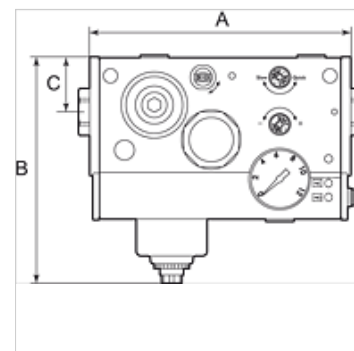

K-WTEH SERIE ONE M DRS

Service units, »ONE« Series, with pressure switch

Свойства

Входное давление	Max. 10 bar
Область температур	-10 °C to +50 °C
Рабочие среды	Сжатый воздух
Степень защиты	IP 65
Рабочее давление	0.5 - 8 bar
Мембранный выключатель	Changeover contact
Размер пор в фильтрующем элементе	20 µm
Измерение расхода воздуха	At 6,3 bar and Δp = 1 bar

Указание

Прочие данные только по запросу.

Описание

Multifunctional service unit with 6 or 7 functions in a single device: 3/2-way valve (manually operated), filter with automatic drain valve, air ports, pressure regulator, pressure gauge, soft start valve and optional: pressure switch. This combination of extremely good flow rates and a wide range of functions integrated in a single, compact unit saves valuable space and is unmatched by any similar product available in the market! Soft starting independently of the load and easy replacement of the filter cartridge under pressure are just two of the other outstanding features of this amazing device.

Указания по заказу

This unit can also be supplied with many other combinations of functions and port sizes. We will be pleased to make you an offer to match your individual specification on request!

Изделие

Наименование	Соединение	Расход (L/min)	A (mm)	B (mm)	C (mm)	Напряжение
K- 07 25 13 82	G 1/4	2400	165,5	144,0 mm	35,0	24 V DC (for valves and pressure switch)
K- 07 25 13 83	G 3/8	3300	165,5	144,0 mm	35,0	24 V DC (for valves and pressure switch)
K- 07 25 13 84	G 1/2	4000	165,5	144,0 mm	35,0	24 V DC (for valves and pressure switch)