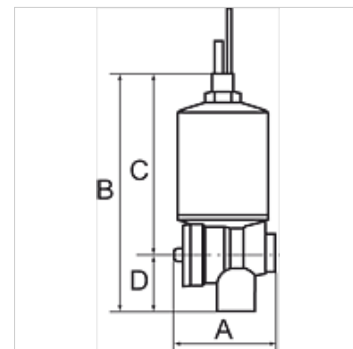

K-ABLASSVENTIL AUTO

Fully-automatic drain valve with Adapter G 1/8

HANSA FLEX

Свойства

Рабочее давление	min. 4 bar, max. 16 bar
Рабочие среды	Condensate (emulsion)
Соединение емкости	G 1/8 male
Рабочая температура	0 °C to +90 °C
Расположение	Bowl mounted– vertical ± 10%
Материал	Hood :aus Messing, Gehäuse aus Kunststoff (PA)

Указание

Прочие данные только по запросу.

Описание

For all size G 1/4 or larger filters, filter regulators, service units and combined units. Not suitable for our miniature Series nor for the »multifix« Series. Easier to mount than the standard manual drain valve.

Изделие

Наименование	Резьба на стороне сброса	A (mm)	B	C (mm)	D (mm)	DN
K- 07 25 16 13	G 1/4 female	46,5	109,0 mm	83,0	26,0	4

Является запасной частью к следующим изделиям

K-FI REGL PC-BEHAEL MANO VARIOBLOC	Filter regulators with polycarbonate bowl and pressure gauge
K-FI REGL METALLBEHAEL S MANO VARIOB	Filter regulators with metal bowl, incl. sight glass and pressure gauge
K-FI PC-BEHAELTER VARIOBLOC	Filters with polycarbonate bowl
K-FI METALLBEHAELTER SICHT VARIBLOC	Filters with metal bowl incl. sight glass
K-FI MIKRO PC-BEHAELTER VARIOBLOC	Micro-filters with polycarbonate bowl
K-FI MIKRO METALLBEH SICHT VARIOBLO	Micro-filters with metal bowl, incl. sight glass
K-WTEH 3-TLG PC-BEHAEL VARIOBLOC	Service units, 3-piece with polycarbonate bowl
K-WTEH 3-TLG MET SICH TROPF VARIOBL	Service units, 3-piece with metal bowl, incl. sight glass and metal sight dome
K-WTEH 2-TLG PC-BEHAEL VARIOBLOC	Service units, 2-piece with polycarbonate bowl
K-WTEH 2-TLG MET SICH TROPF VARIOBL	Service units, 2-piece with metal bowl, incl. sight glass and metal sight dome
K-FI REGL PC-BEHAEL H ABLV STANDARD	Filter regulators with polycarbonate bowl and semi-automatic drain valve
K-FI REGL PC-BEHAEL S H ABL STANDAR	Filter regulators with polycarbonate bowl, bowl guard and semi-automatic drain valve
K-FI REGL METALLBEHAEL M ABLV STANDA	Filter regulators with metal bowl and manual drain valve
K-FI PC-BEHAELTER H ABLV STANDARD	Filters with polycarbonate bowl and semi-automatic drain valve
K-FI PC-BEHAELTER S H ABLV STANDARD	Filters with polycarbonate bowl, bowl guard and semi-automatic drain valve
K-FI METALLBEHAELTER M ALV STANDARD	Filters with metal bowl and manual drain valve
K-WTEH 2-TLG PC H ABLV STANDARD	Service units with polycarbonate bowl and semi-automatic drain valve
K-WTEH 2-TLG PC SCHU H ABL STANDARD	Service units with polycarbonate bowl, bowl guard and semi-automatic drain valve
K-WTEH 2-TLG MET M ABLV TRO STANDAD	Service units with metal bowl and manual drain valve, metal sight dome
K-WTEH 3-TLG PC H ABLV STANDARD	Service units with polycarbonate bowl and semi-automatic drain valve
K-WTEH 3-TLG PC SCHU H ABL STANDARD	Service units with polycarbonate bowl, bowl guard and semi-automatic drain valve
K-WTEH 3-TLG MET M ABLV TRO STANDAD	Service units with metal bowl and manual drain valve, metal sight dome
K-WTEH KOMBI PC-BEHAELTER S H ABLV	Combination service units with polycarbonate bowl, bowl guard and manual drain valve