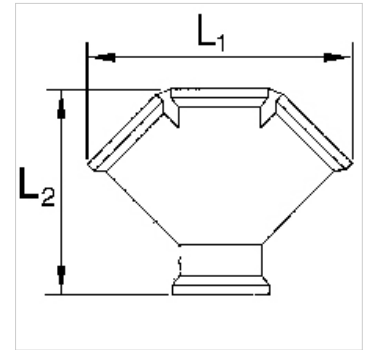

# K-VT 2-3 FACH MS BL

Distributors, 2 or 3 outlets, brass

**HANSA FLEX**

## Свойства

Рабочее давление макс. 10 бар

Материал Brass with a bare metal surface

## Изделие

Наименование	Резьба	Outlets	L1 (mm)	L2 (mm)
K- 07 40 40 16	G 3/8 female	2 x female	53,5	50,0
K- 07 40 40 17	G 1/2 female	2 x female	58,5	54,0
K- 07 40 40 18	G 3/8 female	3 x female	78,5	61,0
K- 07 40 40 19	G 1/2 female	3 x female	87,7	69,0