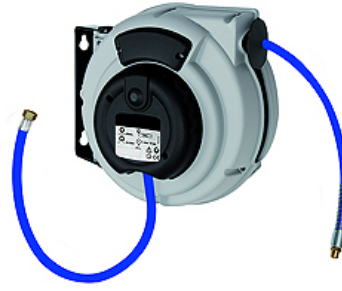

K-SCHL-AUFROLLER STANDARD

Hose reel - standard type

HANSA FLEX

Свойства

Материал шланга Polyurethane (PUR)

Рабочая температура max +40 °C

Применение for compressed air and water

Угол качания 150°

Указание

Прочие данные только по запросу.

Описание

Hose reel with automatic rewind and spring assembly. Robust hose locking mechanism, impact resistant plastic casing. Swivel wall mount made made from coated steel. Easy mounting on the wall or ceiling.