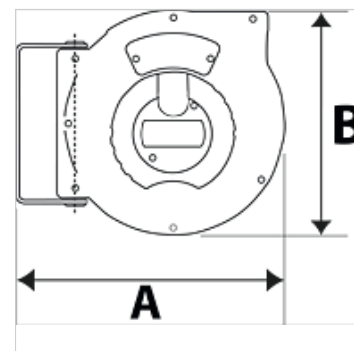

K-SCHL-AUFROLLER STANDARD

Hose reel - standard type

HANSA FLEX

Свойства

Материал шланга Polyurethane (PUR)

Рабочая температура max +40 °C

Применение for compressed air and water

Угол качания 150°

Указание

Прочие данные только по запросу.

Описание

Hose reel with automatic rewind and spring assembly. Robust hose locking mechanism, impact resistant plastic casing. Swivel wall mount made made from coated steel. Easy mounting on the wall or ceiling.

Изделие

Наименование	Размер шланга	A (mm)	B (mm)	Резьба на выходе	Резьба на входе	Макс. рабочее давление (bar)	Длина шланга (m)
K- 07 10 11 03	12 mm x 8 mm	325,0	275,0	G 1/4 AG	G 1/4 fem	10	9
K- 07 10 11 04	12 mm x 8 mm	355,0	315,0	G 1/4 AG	G 1/4 fem	15	12