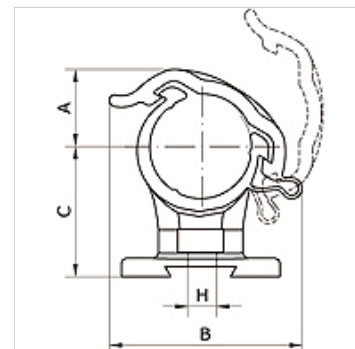

K-SRS TECHNOPOLYMER INFI

Pipe clip made of technopolymer

HANSA FLEX

Изделие

| Наименование | Для наружного \varnothing трубы мм | A (mm) | B (mm) | C (mm) | H |
|----------------|--------------------------------------|-----------|-----------|-----------|-----|
| K- 07 40 54 77 | 20 | 15,0 | 35,5 | 26,0 | M 6 |
| K- 07 40 54 78 | 25 | 17,0 | 39,5 | 26,0 | M 6 |
| K- 07 40 54 79 | 32 | 20,0 | 44,5 | 40,0 | M 6 |
| K- 07 40 54 80 | 40 | 24,5 | 53,5 | 40,0 | M 6 |
| K- 07 40 54 81 | 50 | 30,0 | 62,0 | 54,0 | M 6 |
| K- 07 40 54 82 | 63 | 36,0 | 73,5 | 54,0 | M 6 |