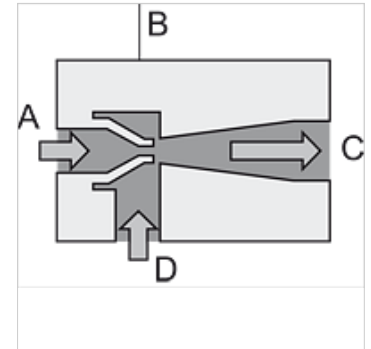

K-KOMPAKTEJEKTOREN CP

Compact ejectors »CP«, digital vacuum switch with air-saving function

HANSA FLEX

Vlastnosti

Vlastnosti Vacuum generator with integrated control valves and system monitoring functions
Gripping and blowing off can be controlled without the need for external valves
Optimised air consumption thanks to many models with differing suction capacities
Minimum energy costs in continuous operation thanks to automatic air-saving
Easy adjustment with foil keypad and LED display of the settings

Základné teleso Anodised aluminium

Integrovaný NC blow-off valve, filter, silencer, non-return valve

Poznámka

Mini-sensor with housing and connection cable, analogue or digital output signal. Minimum size and low weight combined with high measuring accuracy. Ďalšie údaje na vyžiadanie.

Popis

Purely pneumatic vacuum ejector that operates on the Venturi principle. Compressed air enters the ejector at A and flows through the nozzle B. This results in a vacuum immediately behind the nozzle outlet, and air is drawn in through the vacuum inlet D. This air and the driving air leave the ejector via the silencer C.

Dodatočné informácie

Important: Order two connection plugs per ejector. A cable set is included with the compact ejector with automatic air-saving.

Výrobok

Označenie	Veľkosť trysky	Sací ventil pokojová poloha	Prípoj stlačeného vzduchu	Prípojenie vákua	Spotreba vzduchu nasávanie (L/min)	max. schopnosť nasávania (L/min)	Rozmer	Prevádzkový tlak (bar)
K-07 45 01 33	1,5	NC	G 1/8 IG	G1/8 female	117,0	65,0	72mm x 20mm x 164mm	5,0
K-07 45 01 34	1,5	NO	G 1/8 IG	G1/8 female	117,0	65,0	72mm x 20mm x 164mm	5,0
K-07 45 01 37	2,0	NC	G 1/4 IG	G 3/8 female	190,0	116,0	113mm x 22mm x 168mm	6,0
K-07 45 01 38	2,0	NO	G 1/4 IG	G 3/8 female	190,0	116,0	113mm x 22mm x 168mm	6,0
K-07 45 01 41	2,5	NC	G 1/4 IG	G 3/8 female	310,0	161,0	113mm x 22mm x 183mm	6,0
K-07 45 01 42	2,5	NO	G 1/4 IG	G 3/8 female	310,0	161,0	113mm x 22mm x 183mm	6,0