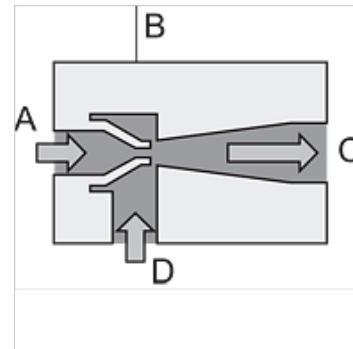

K-KOMPAKTEJEKTOREN CP

Compact ejectors »CP«, digital vacuum switch with air-saving function

HANSA FLEX

Vlastnosti

Vlastnosti Vacuum generator with integrated control valves and system monitoring functions
Gripping and blowing off can be controlled without the need for external valves
Optimised air consumption thanks to many models with differing suction capacities
Minimum energy costs in continuous operation thanks to automatic air-saving
Easy adjustment with foil keypad and LED display of the settings

Základné teleso Anodised aluminium

Integrovaný NC blow-off valve, filter, silencer, non-return valve

Poznámka

Mini-sensor with housing and connection cable, analogue or digital output signal. Minimum size and low weight combined with high measuring accuracy. Ďalšie údaje na vyžiadanie.

Popis

Purely pneumatic vacuum ejector that operates on the Venturi principle. Compressed air enters the ejector at A and flows through the nozzle B. This results in a vacuum immediately behind the nozzle outlet, and air is drawn in through the vacuum inlet D. This air and the driving air leave the ejector via the silencer C.

Dodatočné informácie

Important: Order two connection plugs per ejector. A cable set is included with the compact ejector with automatic air-saving.

Výrobok

Označenie	Veľkosť trysky	Sací ventil pokojová poloha	Prípoj stlačeného vzduchu	Prípojenie vákua	Spotreba vzduchu nasávanie (L/min)	max. schopnosť nasávania (L/min)	Rozmer	Prevádzkový tlak (bar)
K-07 45 01 33	1,5	NC	G 1/8 IG	G1/8 female	117,0	65,0	72mm x 20mm x 164mm	5,0
K-07 45 01 34	1,5	NO	G 1/8 IG	G1/8 female	117,0	65,0	72mm x 20mm x 164mm	5,0
K-07 45 01 37	2,0	NC	G 1/4 IG	G 3/8 female	190,0	116,0	113mm x 22mm x 168mm	6,0
K-07 45 01 38	2,0	NO	G 1/4 IG	G 3/8 female	190,0	116,0	113mm x 22mm x 168mm	6,0
K-07 45 01 41	2,5	NC	G 1/4 IG	G 3/8 female	310,0	161,0	113mm x 22mm x 183mm	6,0
K-07 45 01 42	2,5	NO	G 1/4 IG	G 3/8 female	310,0	161,0	113mm x 22mm x 183mm	6,0