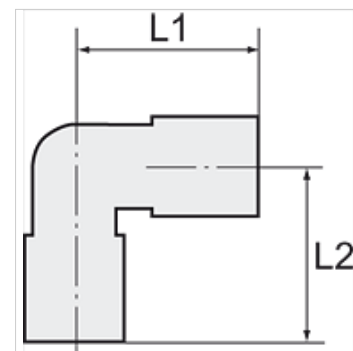

# K-W90 AG-K ISO 7-1 2

Male elbows, conical male thread acc. to ISO 7-1

**HANSA FLEX**

## Výrobok

Označenie	Závit	pre hadicu	L1 (mm)	L2 (mm)	SW
K- 07 40 30 27	R 1/8	6 mm / 4 mm	25,0	16,0	9 mm
K- 07 40 30 28	R 1/8	8 mm / 6 mm	27,0	20,0	12 mm
K- 07 40 30 34	R 1/4	10 mm / 8 mm	36,0	28,0	14 mm