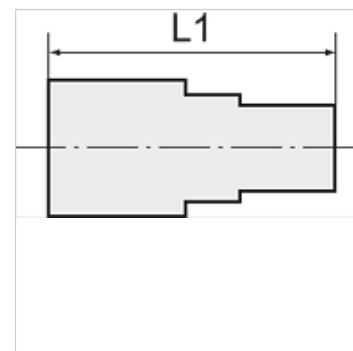

# K-GAM IG 5

Female connectors, parallel female thread

**HANSA FLEX**

## Výrobok

Označenie	Závit	pre hadicu	L1 (mm)	SW
K- 07 40 30 14	G 1/4	6 mm / 4 mm	25,0	17 mm
K- 07 40 30 15	G 1/4	8 mm / 6 mm	25,0	17 mm